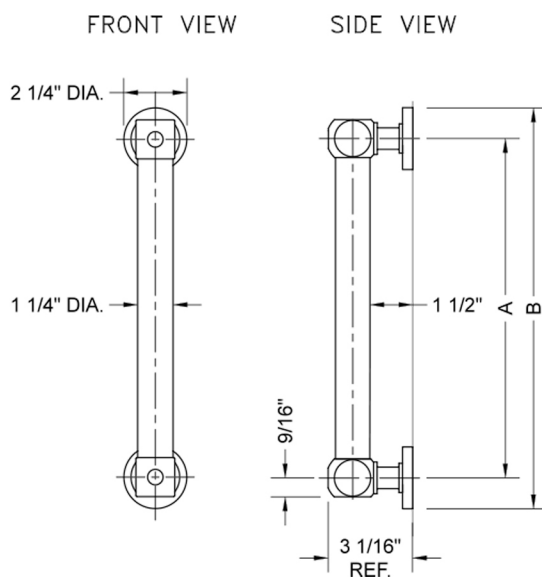

12" G70 Straight Grab Bar

Model #: G70-12-

FEATURES:

- ADA compliant when properly installed
- All brass construction, fully polished & plated
- All grab bars can be custom sized. Contact JACLO for pricing & availability
- Optional handshower sliders and toilet paper/wash cloth holders can be added only upon initial order
- Grab bars over 32" REQUIRE a middle post

SPECIFICATION DRAWING:

BRASS LUXURY GRAB BARS			
PART. #	DESCRIPTION	A	B
G70-12-XX	12" GRAB BAR	12"	14 1/4"
G70-16-XX	16" GRAB BAR	16"	18 1/4"
G70-18-XX	18" GRAB BAR	18"	20 1/4"
G70-24-XX	24" GRAB BAR	24"	26 1/4"
G70-32-XX	32" GRAB BAR	32"	34 1/4"
<i>*NOTE: GRAB BARS OVER 32" REQUIRE A MIDDLE POST</i>			
G70-36-XX	36" GRAB BAR	36"	38 1/4"
G70-42-XX	42" GRAB BAR	42"	44 1/4"
G70-48-XX	48" GRAB BAR	48"	50 1/4"
G70-60-XX	60" GRAB BAR	60"	62 1/4"