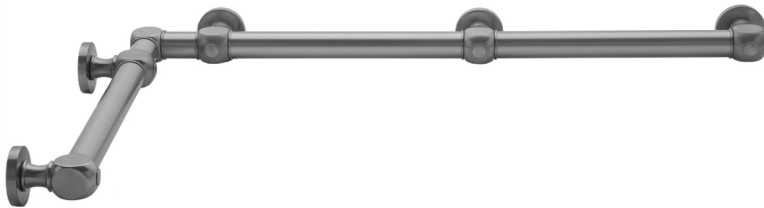

G70 12" x 60" Inside Corner Grab Bar

Model #: G70-12-60-IC-

FEATURES:

- ADA compliant when properly installed
- All brass construction, fully polished & plated
- All grab bars can be custom sized. Contact JACLO for pricing & availability
- Optional handshower sliders and toilet paper/wash cloth holders can be added only upon initial order
- Grab bars over 32" REQUIRE a middle post

AVAILABLE FINISHES:

Polished Chrome (PCH)	Satin Chrome (SC)	Bronze Umber (BU)
Satin Nickel (SN)	Pewter (PEW)	Caramel Bronze (CB)
Polished Nickel (PN)	Antique Brass (AB)	Antique Copper (ACU)
Oil-Rubbed Bronze (ORB)	Polished Brass (PB)	Polished Copper (PCU)
Vintage Bronze (VB)	Satin Brass (SB)	Matte Black (MBK)
Satin Gold (SG)	Polished Gold (PG)	Black Nickel (BKN)
Bombay Gold (BG)	Jewelers Gold (JG)	Europa Bronze (EB)
White (WH)	Sedona Beige (SDB)	Tristan Brass (TB)
Unlacquered Brass (ULB)	Satin Cooper (SCU)	