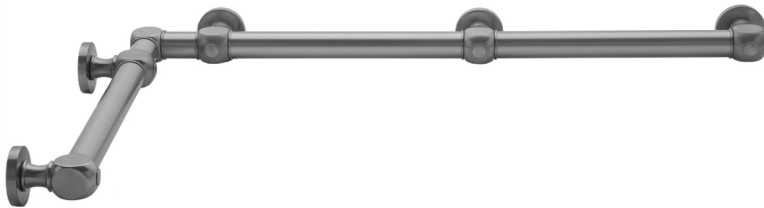

## G70 12" x 48" Inside Corner Grab Bar

**Model #: G70-12-48-IC-**

### FEATURES:

- ADA compliant when properly installed
- All brass construction, fully polished & plated
- All grab bars can be custom sized. Contact JACLO for pricing & availability
- Optional handshower sliders and toilet paper/wash cloth holders can be added only upon initial order
- Grab bars over 32" REQUIRE a middle post