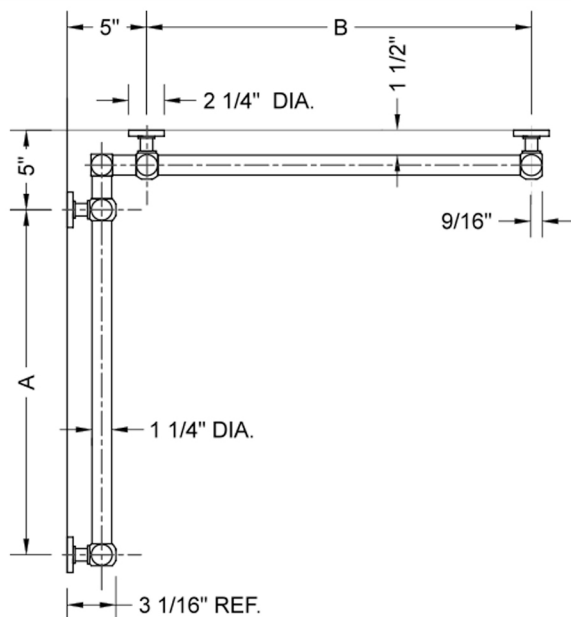

## G70 12" x 36" Inside Corner Grab Bar

**Model #: G70-12-36-IC-**

### FEATURES:

- ADA compliant when properly installed
- All brass construction, fully polished & plated
- All grab bars can be custom sized. Contact JACLO for pricing & availability
- Optional handshower sliders and toilet paper/wash cloth holders can be added only upon initial order
- Grab bars over 32" REQUIRE a middle post

### SPECIFICATION DRAWING:

BRASS LUXURY GRAB BAR							
PART. #	DESCRIPTION	A	B	PART. #	DESCRIPTION	A	B
G70-12-12-IC	CENTER OF POST	12"	12"	G70-24-36-IC	CENTER OF POST	24"	36"
G70-12-16-IC	CENTER OF POST	12"	16"	G70-24-48-IC	CENTER OF POST	24"	48"
G70-12-24-IC	CENTER OF POST	12"	24"	G70-24-60-IC	CENTER OF POST	24"	60"
G70-12-32-IC	CENTER OF POST	12"	32"				
				G70-32-32-IC	CENTER OF POST	32"	32"
G70-12-36-IC	CENTER OF POST	12"	36"	G70-32-36-IC	CENTER OF POST	32"	36"
G70-12-48-IC	CENTER OF POST	12"	48"	G70-32-48-IC	CENTER OF POST	32"	48"
G70-12-60-IC	CENTER OF POST	12"	60"	G70-32-60-IC	CENTER OF POST	32"	60"
G70-16-16-IC	CENTER OF POST	16"	16"	G70-36-36-IC	CENTER OF POST	36"	36"
G70-16-24-IC	CENTER OF POST	16"	24"	G70-36-48-IC	CENTER OF POST	36"	48"
G70-16-32-IC	CENTER OF POST	16"	32"	G70-36-60-IC	CENTER OF POST	36"	60"
G70-16-36-IC	CENTER OF POST	16"	36"	G70-48-48-IC	CENTER OF POST	48"	48"
G70-16-48-IC	CENTER OF POST	16"	48"	G70-48-60-IC	CENTER OF POST	48"	60"
G70-16-60-IC	CENTER OF POST	16"	60"				
				G70-60-60-IC	CENTER OF POST	60"	60"
G70-24-24-IC	CENTER OF POST	24"	24"				
G70-24-32-IC	CENTER OF POST	24"	32"				