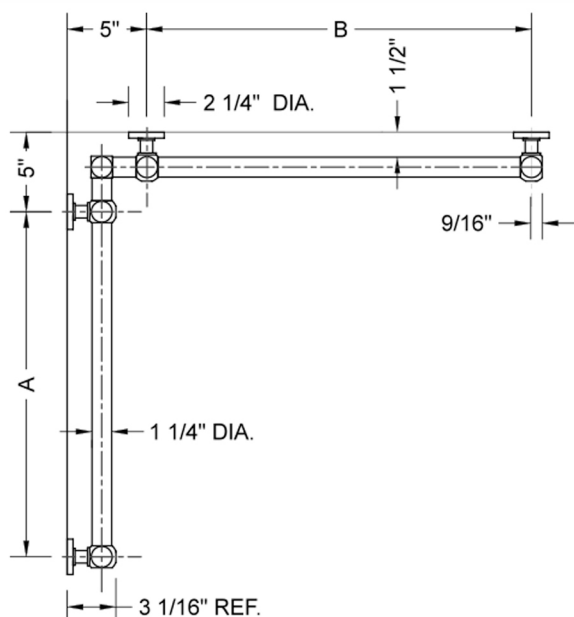

### SPECIFICATION DRAWING:

| BRASS LUXURY GRAB BAR |                |     |     |              |                |     |     |
|-----------------------|----------------|-----|-----|--------------|----------------|-----|-----|
| PART. #               | DESCRIPTION    | A   | B   | PART. #      | DESCRIPTION    | A   | B   |
| G70-12-12-IC          | CENTER OF POST | 12" | 12" | G70-24-36-IC | CENTER OF POST | 24" | 36" |
| G70-12-16-IC          | CENTER OF POST | 12" | 16" | G70-24-48-IC | CENTER OF POST | 24" | 48" |
| G70-12-24-IC          | CENTER OF POST | 12" | 24" | G70-24-60-IC | CENTER OF POST | 24" | 60" |
| G70-12-32-IC          | CENTER OF POST | 12" | 32" |              |                |     |     |
|                       |                |     |     | G70-32-32-IC | CENTER OF POST | 32" | 32" |
| G70-12-36-IC          | CENTER OF POST | 12" | 36" | G70-32-36-IC | CENTER OF POST | 32" | 36" |
| G70-12-48-IC          | CENTER OF POST | 12" | 48" | G70-32-48-IC | CENTER OF POST | 32" | 48" |
| G70-12-60-IC          | CENTER OF POST | 12" | 60" | G70-32-60-IC | CENTER OF POST | 32" | 60" |
|                       |                |     |     |              |                |     |     |
| G70-16-16-IC          | CENTER OF POST | 16" | 16" | G70-36-36-IC | CENTER OF POST | 36" | 36" |
| G70-16-24-IC          | CENTER OF POST | 16" | 24" | G70-36-48-IC | CENTER OF POST | 36" | 48" |
| G70-16-32-IC          | CENTER OF POST | 16" | 32" | G70-36-60-IC | CENTER OF POST | 36" | 60" |
|                       |                |     |     |              |                |     |     |
| G70-16-36-IC          | CENTER OF POST | 16" | 36" | G70-48-48-IC | CENTER OF POST | 48" | 48" |
| G70-16-48-IC          | CENTER OF POST | 16" | 48" | G70-48-60-IC | CENTER OF POST | 48" | 60" |
| G70-16-60-IC          | CENTER OF POST | 16" | 60" |              |                |     |     |
|                       |                |     |     | G70-60-60-IC | CENTER OF POST | 60" | 60" |
| G70-24-24-IC          | CENTER OF POST | 24" | 24" |              |                |     |     |
| G70-24-32-IC          | CENTER OF POST | 24" | 32" |              |                |     |     |