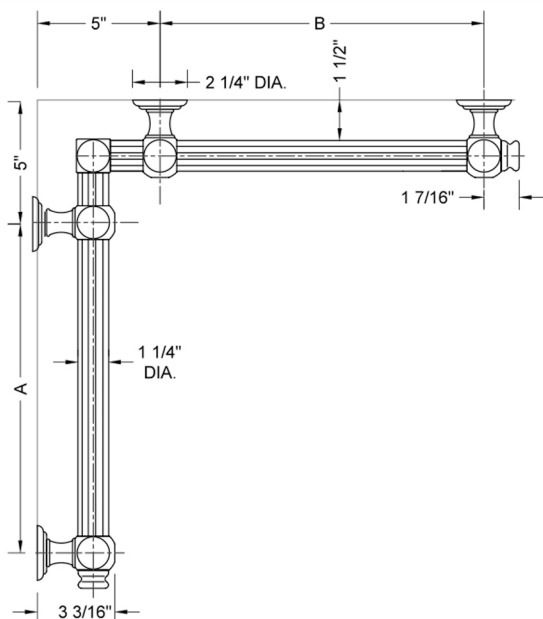

## G61 60" x 60" Inside Corner Grab Bar

Model #: **G61-60-60-IC-**

### FEATURES:

- ADA compliant when properly installed
- All brass construction, fully polished & plated
- All grab bars can be custom sized. Contact JACLO for pricing & availability
- Optional handshower sliders and toilet paper/wash cloth holders can be added only upon initial order
- Grab bars over 32" REQUIRE a middle post

### SPECIFICATION DRAWING:

BRASS LUXURY GRAB BAR							
PART. #	DESCRIPTION	A	B	PART. #	DESCRIPTION	A	B
G61-12-12-IC	CENTER OF POST	12"	12"	G61-24-36-IC	CENTER OF POST	24"	36"
G61-12-16-IC	CENTER OF POST	12"	16"	G61-24-48-IC	CENTER OF POST	24"	48"
G61-12-24-IC	CENTER OF POST	12"	24"	G61-24-60-IC	CENTER OF POST	24"	60"
G61-12-32-IC	CENTER OF POST	12"	32"				
				G61-32-32-IC	CENTER OF POST	32"	32"
G61-12-36-IC	CENTER OF POST	12"	36"	G61-32-36-IC	CENTER OF POST	32"	36"
G61-12-48-IC	CENTER OF POST	12"	48"	G61-32-48-IC	CENTER OF POST	32"	48"
G61-12-60-IC	CENTER OF POST	12"	60"	G61-32-60-IC	CENTER OF POST	32"	60"
G61-16-16-IC	CENTER OF POST	16"	16"	G61-36-36-IC	CENTER OF POST	36"	36"
G61-16-24-IC	CENTER OF POST	16"	24"	G61-36-48-IC	CENTER OF POST	36"	48"
G61-16-32-IC	CENTER OF POST	16"	32"	G61-36-60-IC	CENTER OF POST	36"	60"
G61-16-36-IC	CENTER OF POST	16"	36"	G61-48-48-IC	CENTER OF POST	48"	48"
G61-16-48-IC	CENTER OF POST	16"	48"	G61-48-60-IC	CENTER OF POST	48"	60"
G61-16-60-IC	CENTER OF POST	16"	60"				
				G61-60-60-IC	CENTER OF POST	60"	60"
G61-24-24-IC	CENTER OF POST	24"	24"				
G61-24-32-IC	CENTER OF POST	24"	32"				