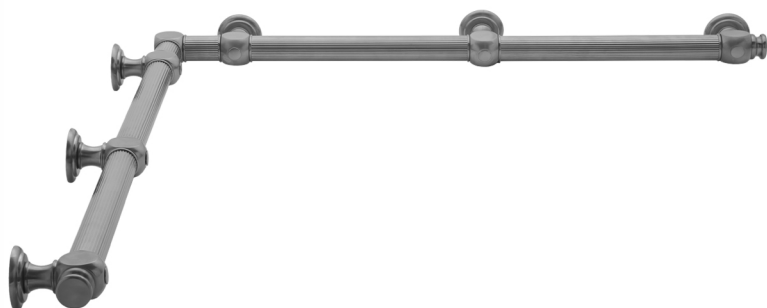

## G61 60" x 60" Inside Corner Grab Bar

Model #: **G61-60-60-IC-**

### FEATURES:

- ADA compliant when properly installed
- All brass construction, fully polished & plated
- All grab bars can be custom sized. Contact JACLO for pricing & availability
- Optional handshower sliders and toilet paper/wash cloth holders can be added only upon initial order
- Grab bars over 32" REQUIRE a middle post

### SPECIFICATION DRAWING:

BRASS LUXURY GRAB BAR							
PART. #	DESCRIPTION	A	B	PART. #	DESCRIPTION	A	B
G61-12-12-IC	CENTER OF POST	12"	12"	G61-24-36-IC	CENTER OF POST	24"	36"
G61-12-16-IC	CENTER OF POST	12"	16"	G61-24-48-IC	CENTER OF POST	24"	48"
G61-12-24-IC	CENTER OF POST	12"	24"	G61-24-60-IC	CENTER OF POST	24"	60"
G61-12-32-IC	CENTER OF POST	12"	32"				
				G61-32-32-IC	CENTER OF POST	32"	32"
G61-12-36-IC	CENTER OF POST	12"	36"	G61-32-36-IC	CENTER OF POST	32"	36"
G61-12-48-IC	CENTER OF POST	12"	48"	G61-32-48-IC	CENTER OF POST	32"	48"
G61-12-60-IC	CENTER OF POST	12"	60"	G61-32-60-IC	CENTER OF POST	32"	60"
G61-16-16-IC	CENTER OF POST	16"	16"	G61-36-36-IC	CENTER OF POST	36"	36"
G61-16-24-IC	CENTER OF POST	16"	24"	G61-36-48-IC	CENTER OF POST	36"	48"
G61-16-32-IC	CENTER OF POST	16"	32"	G61-36-60-IC	CENTER OF POST	36"	60"
G61-16-36-IC	CENTER OF POST	16"	36"	G61-48-48-IC	CENTER OF POST	48"	48"
G61-16-48-IC	CENTER OF POST	16"	48"	G61-48-60-IC	CENTER OF POST	48"	60"
G61-16-60-IC	CENTER OF POST	16"	60"				
				G61-60-60-IC	CENTER OF POST	60"	60"
G61-24-24-IC	CENTER OF POST	24"	24"				
G61-24-32-IC	CENTER OF POST	24"	32"				