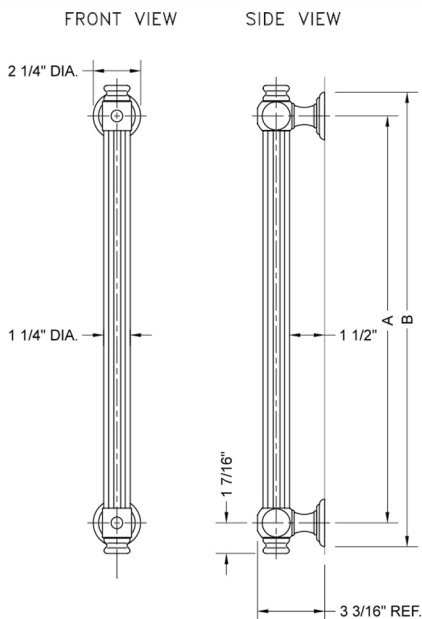

48" G61 Straight Grab Bar

Model #: **G61-48-**

FEATURES:

- ADA compliant when properly installed
- All brass construction, fully polished & plated
- All grab bars can be custom sized. Contact JACLO for pricing & availability
- Optional handshower sliders and toilet paper/wash cloth holders can be added only upon initial order
- Grab bars over 32" REQUIRE a middle post

SPECIFICATION DRAWING:

BRASS LUXURY GRAB BAR			
PART. #	DESCRIPTION	A	B
G61-12-XX	12" CENTER TO CENTER	12"	14 1/4"
G61-16-XX	16" CENTER TO CENTER	16"	18 1/4"
G61-18-XX	18" CENTER TO CENTER	18"	20 1/4"
G61-24-XX	24" CENTER TO CENTER	24"	24 1/4"
G61-32-XX	32" CENTER TO CENTER	32"	34 1/4"
*NOTE: GRAB BARS OVER 32" REQUIRE A MIDDLE POST			
G61-36-XX	36" CENTER TO CENTER	36"	38 1/4"
G61-42-XX	42" CENTER TO CENTER	42"	44 1/4"
G61-48-XX	48" CENTER TO CENTER	48"	50 1/4"
G61-60-XX	60" CENTER TO CENTER	60"	62 1/4"