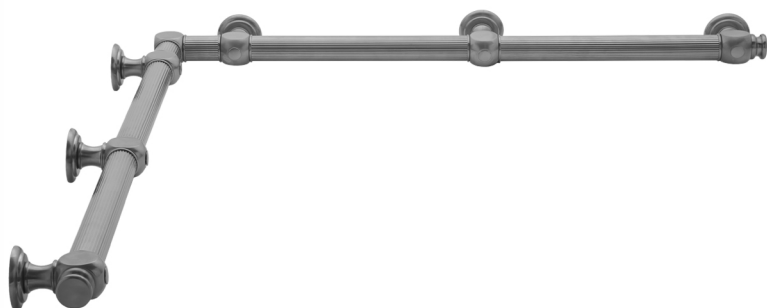

## G61 48" x 60" Inside Corner Grab Bar

Model #: **G61-48-60-IC-**

### FEATURES:

- ADA compliant when properly installed
- All brass construction, fully polished & plated
- All grab bars can be custom sized. Contact JACLO for pricing & availability
- Optional handshower sliders and toilet paper/wash cloth holders can be added only upon initial order
- Grab bars over 32" REQUIRE a middle post

### SPECIFICATION DRAWING:

BRASS LUXURY GRAB BAR							
PART. #	DESCRIPTION	A	B	PART. #	DESCRIPTION	A	B
G61-12-12-IC	CENTER OF POST	12"	12"	G61-24-36-IC	CENTER OF POST	24"	36"
G61-12-16-IC	CENTER OF POST	12"	16"	G61-24-48-IC	CENTER OF POST	24"	48"
G61-12-24-IC	CENTER OF POST	12"	24"	G61-24-60-IC	CENTER OF POST	24"	60"
G61-12-32-IC	CENTER OF POST	12"	32"				
G61-12-36-IC	CENTER OF POST	12"	36"	G61-32-32-IC	CENTER OF POST	32"	32"
G61-12-48-IC	CENTER OF POST	12"	48"	G61-32-36-IC	CENTER OF POST	32"	36"
G61-12-60-IC	CENTER OF POST	12"	60"	G61-32-48-IC	CENTER OF POST	32"	48"
				G61-32-60-IC	CENTER OF POST	32"	60"
G61-16-16-IC	CENTER OF POST	16"	16"				
G61-16-24-IC	CENTER OF POST	16"	24"	G61-36-36-IC	CENTER OF POST	36"	36"
G61-16-32-IC	CENTER OF POST	16"	32"	G61-36-48-IC	CENTER OF POST	36"	48"
				G61-36-60-IC	CENTER OF POST	36"	60"
G61-16-36-IC	CENTER OF POST	16"	36"				
G61-16-48-IC	CENTER OF POST	16"	48"	G61-48-48-IC	CENTER OF POST	48"	48"
G61-16-60-IC	CENTER OF POST	16"	60"	G61-48-60-IC	CENTER OF POST	48"	60"
G61-24-24-IC	CENTER OF POST	24"	24"	G61-60-60-IC	CENTER OF POST	60"	60"
G61-24-32-IC	CENTER OF POST	24"	32"				