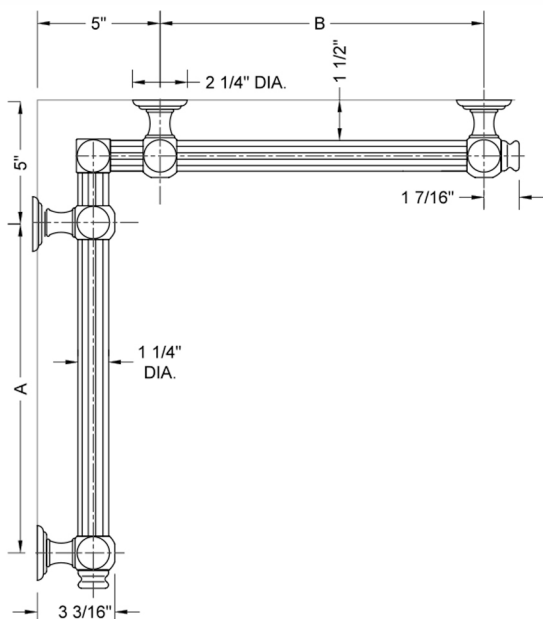

## G61 48" x 60" Inside Corner Grab Bar

Model #: **G61-48-60-IC-**

### FEATURES:

- ADA compliant when properly installed
- All brass construction, fully polished & plated
- All grab bars can be custom sized. Contact JACLO for pricing & availability
- Optional handshower sliders and toilet paper/wash cloth holders can be added only upon initial order
- Grab bars over 32" REQUIRE a middle post

### SPECIFICATION DRAWING:

BRASS LUXURY GRAB BAR							
PART. #	DESCRIPTION	A	B	PART. #	DESCRIPTION	A	B
G61-12-12-IC	CENTER OF POST	12"	12"	G61-24-36-IC	CENTER OF POST	24"	36"
G61-12-16-IC	CENTER OF POST	12"	16"	G61-24-48-IC	CENTER OF POST	24"	48"
G61-12-24-IC	CENTER OF POST	12"	24"	G61-24-60-IC	CENTER OF POST	24"	60"
G61-12-32-IC	CENTER OF POST	12"	32"				
G61-12-36-IC	CENTER OF POST	12"	36"	G61-32-32-IC	CENTER OF POST	32"	32"
G61-12-48-IC	CENTER OF POST	12"	48"	G61-32-36-IC	CENTER OF POST	32"	36"
G61-12-60-IC	CENTER OF POST	12"	60"	G61-32-48-IC	CENTER OF POST	32"	48"
				G61-32-60-IC	CENTER OF POST	32"	60"
G61-16-16-IC	CENTER OF POST	16"	16"				
G61-16-24-IC	CENTER OF POST	16"	24"	G61-36-36-IC	CENTER OF POST	36"	36"
G61-16-32-IC	CENTER OF POST	16"	32"	G61-36-48-IC	CENTER OF POST	36"	48"
				G61-36-60-IC	CENTER OF POST	36"	60"
G61-16-36-IC	CENTER OF POST	16"	36"				
G61-16-48-IC	CENTER OF POST	16"	48"	G61-48-48-IC	CENTER OF POST	48"	48"
G61-16-60-IC	CENTER OF POST	16"	60"	G61-48-60-IC	CENTER OF POST	48"	60"
G61-24-24-IC	CENTER OF POST	24"	24"	G61-60-60-IC	CENTER OF POST	60"	60"
G61-24-32-IC	CENTER OF POST	24"	32"				