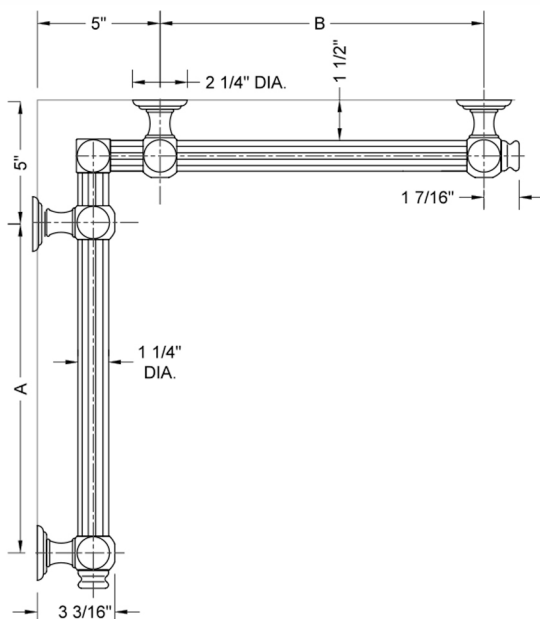

G61 48" x 48" Inside Corner Grab Bar

Model #: G61-48-48-IC-

FEATURES:

- ADA compliant when properly installed
- All brass construction, fully polished & plated
- All grab bars can be custom sized. Contact JACLO for pricing & availability
- Optional handshower sliders and toilet paper/wash cloth holders can be added only upon initial order
- Grab bars over 32" REQUIRE a middle post

SPECIFICATION DRAWING:

| BRASS LUXURY GRAB BAR | | | | | | | |
|-----------------------|----------------|-----|-----|--------------|----------------|-----|-----|
| PART. # | DESCRIPTION | A | B | PART. # | DESCRIPTION | A | B |
| G61-12-12-IC | CENTER OF POST | 12" | 12" | G61-24-36-IC | CENTER OF POST | 24" | 36" |
| G61-12-16-IC | CENTER OF POST | 12" | 16" | G61-24-48-IC | CENTER OF POST | 24" | 48" |
| G61-12-24-IC | CENTER OF POST | 12" | 24" | G61-24-60-IC | CENTER OF POST | 24" | 60" |
| G61-12-32-IC | CENTER OF POST | 12" | 32" | | | | |
| G61-12-36-IC | CENTER OF POST | 12" | 36" | G61-32-32-IC | CENTER OF POST | 32" | 32" |
| G61-12-48-IC | CENTER OF POST | 12" | 48" | G61-32-36-IC | CENTER OF POST | 32" | 36" |
| G61-12-60-IC | CENTER OF POST | 12" | 60" | G61-32-48-IC | CENTER OF POST | 32" | 48" |
| | | | | G61-32-60-IC | CENTER OF POST | 32" | 60" |
| G61-16-16-IC | CENTER OF POST | 16" | 16" | | | | |
| G61-16-24-IC | CENTER OF POST | 16" | 24" | G61-36-36-IC | CENTER OF POST | 36" | 36" |
| G61-16-32-IC | CENTER OF POST | 16" | 32" | G61-36-48-IC | CENTER OF POST | 36" | 48" |
| | | | | G61-36-60-IC | CENTER OF POST | 36" | 60" |
| G61-16-36-IC | CENTER OF POST | 16" | 36" | | | | |
| G61-16-48-IC | CENTER OF POST | 16" | 48" | G61-48-48-IC | CENTER OF POST | 48" | 48" |
| G61-16-60-IC | CENTER OF POST | 16" | 60" | G61-48-60-IC | CENTER OF POST | 48" | 60" |
| | | | | | | | |
| G61-24-24-IC | CENTER OF POST | 24" | 24" | G61-60-60-IC | CENTER OF POST | 60" | 60" |
| G61-24-32-IC | CENTER OF POST | 24" | 32" | | | | |