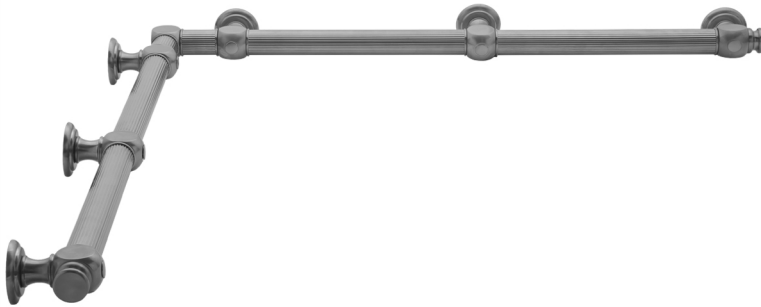

G61 48" x 48" Inside Corner Grab Bar

Model #: G61-48-48-IC-

FEATURES:

- ADA compliant when properly installed
- All brass construction, fully polished & plated
- All grab bars can be custom sized. Contact JACLO for pricing & availability
- Optional handshower sliders and toilet paper/wash cloth holders can be added only upon initial order
- Grab bars over 32" REQUIRE a middle post

SPECIFICATION DRAWING:

| BRASS LUXURY GRAB BAR | | | | | | | |
|-----------------------|----------------|-----|-----|--------------|----------------|-----|-----|
| PART. # | DESCRIPTION | A | B | PART. # | DESCRIPTION | A | B |
| G61-12-12-IC | CENTER OF POST | 12" | 12" | G61-24-36-IC | CENTER OF POST | 24" | 36" |
| G61-12-16-IC | CENTER OF POST | 12" | 16" | G61-24-48-IC | CENTER OF POST | 24" | 48" |
| G61-12-24-IC | CENTER OF POST | 12" | 24" | G61-24-60-IC | CENTER OF POST | 24" | 60" |
| G61-12-32-IC | CENTER OF POST | 12" | 32" | | | | |
| G61-12-36-IC | CENTER OF POST | 12" | 36" | G61-32-32-IC | CENTER OF POST | 32" | 32" |
| G61-12-48-IC | CENTER OF POST | 12" | 48" | G61-32-36-IC | CENTER OF POST | 32" | 36" |
| G61-12-60-IC | CENTER OF POST | 12" | 60" | G61-32-48-IC | CENTER OF POST | 32" | 48" |
| | | | | G61-32-60-IC | CENTER OF POST | 32" | 60" |
| G61-16-16-IC | CENTER OF POST | 16" | 16" | | | | |
| G61-16-24-IC | CENTER OF POST | 16" | 24" | G61-36-36-IC | CENTER OF POST | 36" | 36" |
| G61-16-32-IC | CENTER OF POST | 16" | 32" | G61-36-48-IC | CENTER OF POST | 36" | 48" |
| | | | | G61-36-60-IC | CENTER OF POST | 36" | 60" |
| G61-16-36-IC | CENTER OF POST | 16" | 36" | | | | |
| G61-16-48-IC | CENTER OF POST | 16" | 48" | G61-48-48-IC | CENTER OF POST | 48" | 48" |
| G61-16-60-IC | CENTER OF POST | 16" | 60" | G61-48-60-IC | CENTER OF POST | 48" | 60" |
| | | | | | | | |
| G61-24-24-IC | CENTER OF POST | 24" | 24" | G61-60-60-IC | CENTER OF POST | 60" | 60" |
| G61-24-32-IC | CENTER OF POST | 24" | 32" | | | | |