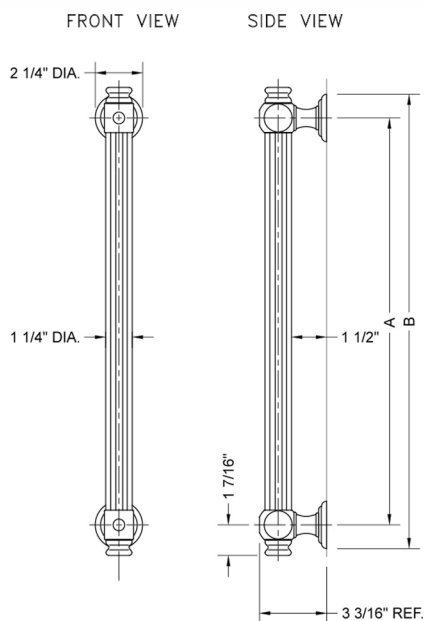

42" G61 Straight Grab Bar

Model #: **G61-42-**

FEATURES:

- ADA compliant when properly installed
- All brass construction, fully polished & plated
- All grab bars can be custom sized. Contact JACLO for pricing & availability
- Optional handshower sliders and toilet paper/wash cloth holders can be added only upon initial order
- Grab bars over 32" REQUIRE a middle post

SPECIFICATION DRAWING:

BRASS LUXURY GRAB BAR			
PART. #	DESCRIPTION	A	B
G61-12-XX	12" CENTER TO CENTER	12"	14 1/4"
G61-16-XX	16" CENTER TO CENTER	16"	18 1/4"
G61-18-XX	18" CENTER TO CENTER	18"	20 1/4"
G61-24-XX	24" CENTER TO CENTER	24"	24 1/4"
G61-32-XX	32" CENTER TO CENTER	32"	34 1/4"
*NOTE: GRAB BARS OVER 32" REQUIRE A MIDDLE POST			
G61-36-XX	36" CENTER TO CENTER	36"	38 1/4"
G61-42-XX	42" CENTER TO CENTER	42"	44 1/4"
G61-48-XX	48" CENTER TO CENTER	48"	50 1/4"
G61-60-XX	60" CENTER TO CENTER	60"	62 1/4"