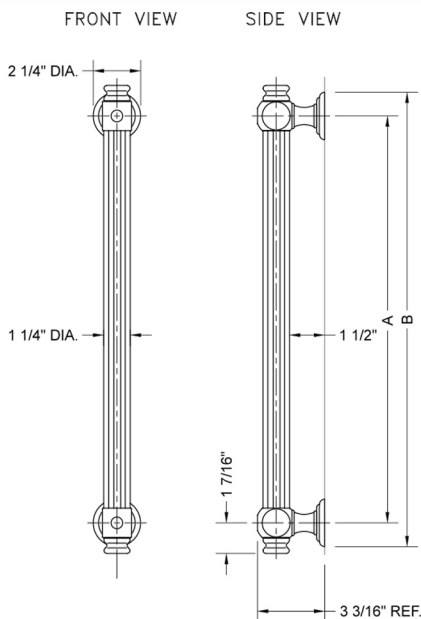

36" G61 Straight Grab Bar

Model #: **G61-36-**

FEATURES:

- ADA compliant when properly installed
- All brass construction, fully polished & plated
- All grab bars can be custom sized. Contact JACLO for pricing & availability
- Optional handshower sliders and toilet paper/wash cloth holders can be added only upon initial order
- Grab bars over 32" REQUIRE a middle post

SPECIFICATION DRAWING:

BRASS LUXURY GRAB BAR			
PART. #	DESCRIPTION	A	B
G61-12-XX	12" CENTER TO CENTER	12"	14 1/4"
G61-16-XX	16" CENTER TO CENTER	16"	18 1/4"
G61-18-XX	18" CENTER TO CENTER	18"	20 1/4"
G61-24-XX	24" CENTER TO CENTER	24"	24 1/4"
G61-32-XX	32" CENTER TO CENTER	32"	34 1/4"
*NOTE: GRAB BARS OVER 32" REQUIRE A MIDDLE POST			
G61-36-XX	36" CENTER TO CENTER	36"	38 1/4"
G61-42-XX	42" CENTER TO CENTER	42"	44 1/4"
G61-48-XX	48" CENTER TO CENTER	48"	50 1/4"
G61-60-XX	60" CENTER TO CENTER	60"	62 1/4"