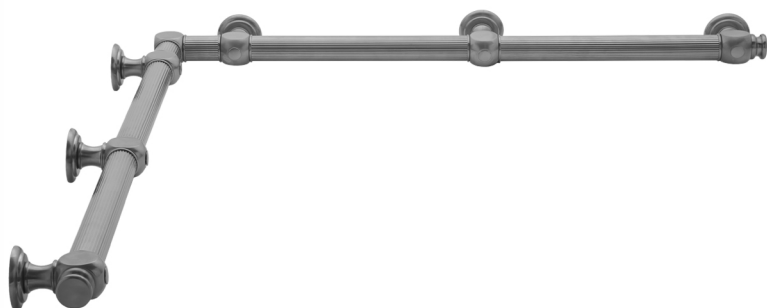

G61 36" x 60" Inside Corner Grab Bar

Model #: **G61-36-60-IC**

FEATURES:

- ADA compliant when properly installed
- All brass construction, fully polished & plated
- All grab bars can be custom sized. Contact JACLO for pricing & availability
- Optional handshower sliders and toilet paper/wash cloth holders can be added only upon initial order
- Grab bars over 32" REQUIRE a middle post

SPECIFICATION DRAWING:

BRASS LUXURY GRAB BAR							
PART. #	DESCRIPTION	A	B	PART. #	DESCRIPTION	A	B
G61-12-12-IC	CENTER OF POST	12"	12"	G61-24-36-IC	CENTER OF POST	24"	36"
G61-12-16-IC	CENTER OF POST	12"	16"	G61-24-48-IC	CENTER OF POST	24"	48"
G61-12-24-IC	CENTER OF POST	12"	24"	G61-24-60-IC	CENTER OF POST	24"	60"
G61-12-32-IC	CENTER OF POST	12"	32"				
G61-12-36-IC	CENTER OF POST	12"	36"	G61-32-32-IC	CENTER OF POST	32"	32"
G61-12-48-IC	CENTER OF POST	12"	48"	G61-32-36-IC	CENTER OF POST	32"	36"
G61-12-60-IC	CENTER OF POST	12"	60"	G61-32-48-IC	CENTER OF POST	32"	48"
				G61-32-60-IC	CENTER OF POST	32"	60"
G61-16-16-IC	CENTER OF POST	16"	16"				
G61-16-24-IC	CENTER OF POST	16"	24"	G61-36-36-IC	CENTER OF POST	36"	36"
G61-16-32-IC	CENTER OF POST	16"	32"	G61-36-48-IC	CENTER OF POST	36"	48"
				G61-36-60-IC	CENTER OF POST	36"	60"
G61-16-36-IC	CENTER OF POST	16"	36"				
G61-16-48-IC	CENTER OF POST	16"	48"	G61-48-48-IC	CENTER OF POST	48"	48"
G61-16-60-IC	CENTER OF POST	16"	60"	G61-48-60-IC	CENTER OF POST	48"	60"
G61-24-24-IC	CENTER OF POST	24"	24"	G61-60-60-IC	CENTER OF POST	60"	60"
G61-24-32-IC	CENTER OF POST	24"	32"				