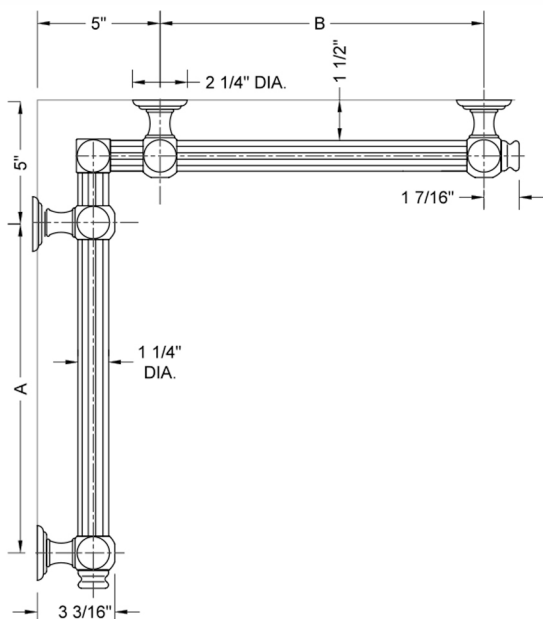

G61 36" x 60" Inside Corner Grab Bar

Model #: **G61-36-60-IC**

FEATURES:

- ADA compliant when properly installed
- All brass construction, fully polished & plated
- All grab bars can be custom sized. Contact JACLO for pricing & availability
- Optional handshower sliders and toilet paper/wash cloth holders can be added only upon initial order
- Grab bars over 32" REQUIRE a middle post

SPECIFICATION DRAWING:

BRASS LUXURY GRAB BAR							
PART. #	DESCRIPTION	A	B	PART. #	DESCRIPTION	A	B
G61-12-12-IC	CENTER OF POST	12"	12"	G61-24-36-IC	CENTER OF POST	24"	36"
G61-12-16-IC	CENTER OF POST	12"	16"	G61-24-48-IC	CENTER OF POST	24"	48"
G61-12-24-IC	CENTER OF POST	12"	24"	G61-24-60-IC	CENTER OF POST	24"	60"
G61-12-32-IC	CENTER OF POST	12"	32"				
G61-12-36-IC	CENTER OF POST	12"	36"	G61-32-32-IC	CENTER OF POST	32"	32"
G61-12-48-IC	CENTER OF POST	12"	48"	G61-32-36-IC	CENTER OF POST	32"	36"
G61-12-60-IC	CENTER OF POST	12"	60"	G61-32-48-IC	CENTER OF POST	32"	48"
				G61-32-60-IC	CENTER OF POST	32"	60"
G61-16-16-IC	CENTER OF POST	16"	16"				
G61-16-24-IC	CENTER OF POST	16"	24"	G61-36-36-IC	CENTER OF POST	36"	36"
G61-16-32-IC	CENTER OF POST	16"	32"	G61-36-48-IC	CENTER OF POST	36"	48"
				G61-36-60-IC	CENTER OF POST	36"	60"
G61-16-36-IC	CENTER OF POST	16"	36"				
G61-16-48-IC	CENTER OF POST	16"	48"	G61-48-48-IC	CENTER OF POST	48"	48"
G61-16-60-IC	CENTER OF POST	16"	60"	G61-48-60-IC	CENTER OF POST	48"	60"
G61-24-24-IC	CENTER OF POST	24"	24"	G61-60-60-IC	CENTER OF POST	60"	60"
G61-24-32-IC	CENTER OF POST	24"	32"				