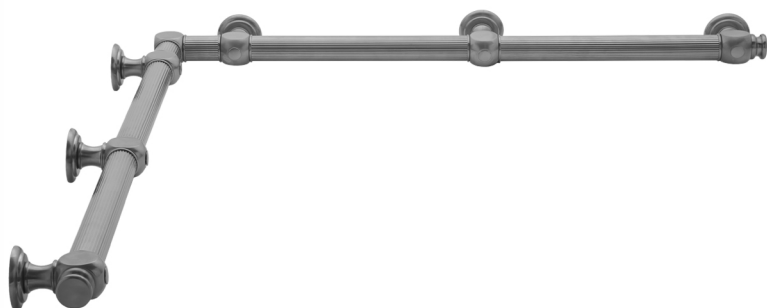

G61 36" x 36" Inside Corner Grab Bar

Model #: **G61-36-36-IC-**

FEATURES:

- ADA compliant when properly installed
- All brass construction, fully polished & plated
- All grab bars can be custom sized. Contact JACLO for pricing & availability
- Optional handshower sliders and toilet paper/wash cloth holders can be added only upon initial order
- Grab bars over 32" REQUIRE a middle post

SPECIFICATION DRAWING:

BRASS LUXURY GRAB BAR							
PART. #	DESCRIPTION	A	B	PART. #	DESCRIPTION	A	B
G61-12-12-IC	CENTER OF POST	12"	12"	G61-24-36-IC	CENTER OF POST	24"	36"
G61-12-16-IC	CENTER OF POST	12"	16"	G61-24-48-IC	CENTER OF POST	24"	48"
G61-12-24-IC	CENTER OF POST	12"	24"	G61-24-60-IC	CENTER OF POST	24"	60"
G61-12-32-IC	CENTER OF POST	12"	32"				
G61-12-36-IC	CENTER OF POST	12"	36"	G61-32-32-IC	CENTER OF POST	32"	32"
G61-12-48-IC	CENTER OF POST	12"	48"	G61-32-36-IC	CENTER OF POST	32"	36"
G61-12-60-IC	CENTER OF POST	12"	60"	G61-32-48-IC	CENTER OF POST	32"	48"
				G61-32-60-IC	CENTER OF POST	32"	60"
G61-16-16-IC	CENTER OF POST	16"	16"				
G61-16-24-IC	CENTER OF POST	16"	24"	G61-36-36-IC	CENTER OF POST	36"	36"
G61-16-32-IC	CENTER OF POST	16"	32"	G61-36-48-IC	CENTER OF POST	36"	48"
				G61-36-60-IC	CENTER OF POST	36"	60"
G61-16-36-IC	CENTER OF POST	16"	36"				
G61-16-48-IC	CENTER OF POST	16"	48"	G61-48-48-IC	CENTER OF POST	48"	48"
G61-16-60-IC	CENTER OF POST	16"	60"	G61-48-60-IC	CENTER OF POST	48"	60"
G61-24-24-IC	CENTER OF POST	24"	24"	G61-60-60-IC	CENTER OF POST	60"	60"
G61-24-32-IC	CENTER OF POST	24"	32"				