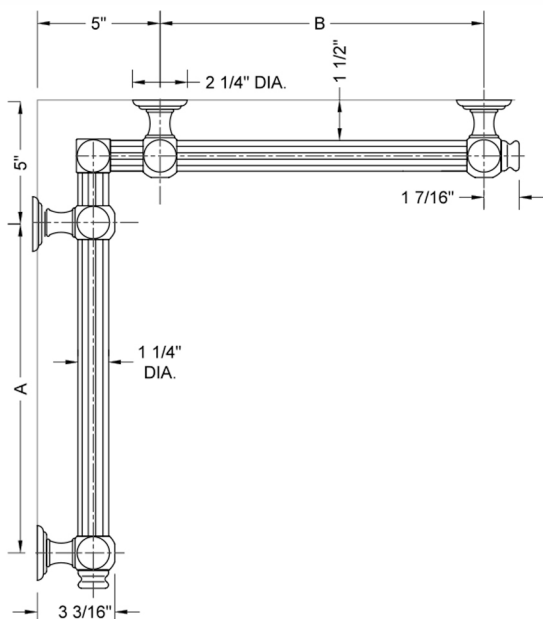

G61 36" x 36" Inside Corner Grab Bar

Model #: **G61-36-36-IC-**

FEATURES:

- ADA compliant when properly installed
- All brass construction, fully polished & plated
- All grab bars can be custom sized. Contact JACLO for pricing & availability
- Optional handshower sliders and toilet paper/wash cloth holders can be added only upon initial order
- Grab bars over 32" REQUIRE a middle post

SPECIFICATION DRAWING:

BRASS LUXURY GRAB BAR							
PART. #	DESCRIPTION	A	B	PART. #	DESCRIPTION	A	B
G61-12-12-IC	CENTER OF POST	12"	12"	G61-24-36-IC	CENTER OF POST	24"	36"
G61-12-16-IC	CENTER OF POST	12"	16"	G61-24-48-IC	CENTER OF POST	24"	48"
G61-12-24-IC	CENTER OF POST	12"	24"	G61-24-60-IC	CENTER OF POST	24"	60"
G61-12-32-IC	CENTER OF POST	12"	32"				
G61-12-36-IC	CENTER OF POST	12"	36"	G61-32-32-IC	CENTER OF POST	32"	32"
G61-12-48-IC	CENTER OF POST	12"	48"	G61-32-36-IC	CENTER OF POST	32"	36"
G61-12-60-IC	CENTER OF POST	12"	60"	G61-32-48-IC	CENTER OF POST	32"	48"
				G61-32-60-IC	CENTER OF POST	32"	60"
G61-16-16-IC	CENTER OF POST	16"	16"				
G61-16-24-IC	CENTER OF POST	16"	24"	G61-36-36-IC	CENTER OF POST	36"	36"
G61-16-32-IC	CENTER OF POST	16"	32"	G61-36-48-IC	CENTER OF POST	36"	48"
				G61-36-60-IC	CENTER OF POST	36"	60"
G61-16-36-IC	CENTER OF POST	16"	36"				
G61-16-48-IC	CENTER OF POST	16"	48"	G61-48-48-IC	CENTER OF POST	48"	48"
G61-16-60-IC	CENTER OF POST	16"	60"	G61-48-60-IC	CENTER OF POST	48"	60"
G61-24-24-IC	CENTER OF POST	24"	24"	G61-60-60-IC	CENTER OF POST	60"	60"
G61-24-32-IC	CENTER OF POST	24"	32"				