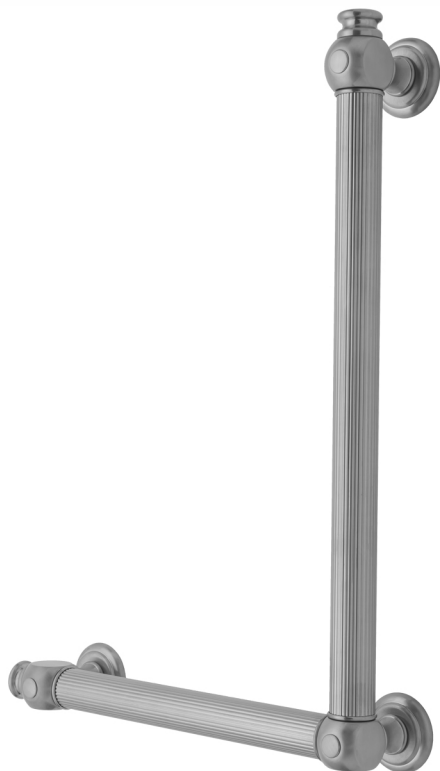

G61 32H x 24W 90° Left Hand Grab Bar

Model #: **G61-32H-24W-LH-**

FEATURES:

- ADA compliant when properly installed
- All brass construction, fully polished & plated
- All grab bars can be custom sized. Contact JACLO for pricing & availability
- Optional handshower sliders and toilet paper/wash cloth holders can be added only upon initial order
- Grab bars over 32" REQUIRE a middle post

AVAILABLE FINISHES:

Polished Chrome (PCH)	Satin Chrome (SC)	Bronze Umber (BU)
Satin Nickel (SN)	Pewter (PEW)	Caramel Bronze (CB)
Polished Nickel (PN)	Antique Brass (AB)	Antique Copper (ACU)
Oil-Rubbed Bronze (ORB)	Polished Brass (PB)	Polished Copper (PCU)
Vintage Bronze (VB)	Satin Brass (SB)	Matte Black (MBK)
Satin Gold (SG)	Polished Gold (PG)	Black Nickel (BKN)
Bombay Gold (BG)	Jewelers Gold (JG)	Europa Bronze (EB)
White (WH)	Sedona Beige (SDB)	Tristan Brass (TB)
Unlacquered Brass (ULB)	Satin Cooper (SCU)	

SPECIFICATION DRAWING:

BRASS LUXURY GRAB BAR			
PART. #	DESCRIPTION	A H	B W
G61-12H-12W	CENTER TO CENTER	12"	12"
G61-12H-16W	CENTER TO CENTER	12"	16"
G61-12H-24W	CENTER TO CENTER	12"	24"
G61-12H-32W	CENTER TO CENTER	12"	32"
G61-16H-12W	CENTER TO CENTER	16"	12"
G61-16H-16W	CENTER TO CENTER	16"	16"
G61-16H-24W	CENTER TO CENTER	16"	24"
G61-16H-32W	CENTER TO CENTER	16"	32"
G61-24H-12W	CENTER TO CENTER	24"	12"
G61-24H-16W	CENTER TO CENTER	24"	16"
G61-24H-24W	CENTER TO CENTER	24"	24"
G61-24H-32W	CENTER TO CENTER	24"	32"
G61-32H-12W	CENTER TO CENTER	32"	12"
G61-32H-16W	CENTER TO CENTER	32"	16"
G61-32H-24W	CENTER TO CENTER	32"	24"
G61-32H-32W	CENTER TO CENTER	32"	32"