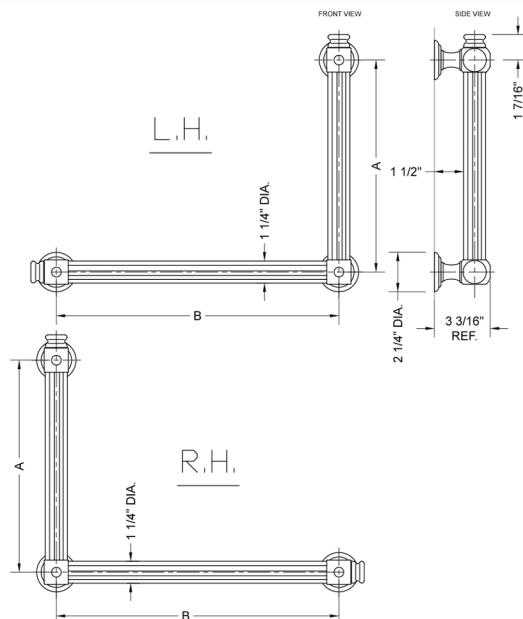

G61 32H x 24W 90° Left Hand Grab Bar

Model #: **G61-32H-24W-LH-**

FEATURES:

- ADA compliant when properly installed
- All brass construction, fully polished & plated
- All grab bars can be custom sized. Contact JACLO for pricing & availability
- Optional handshower sliders and toilet paper/wash cloth holders can be added only upon initial order
- Grab bars over 32" REQUIRE a middle post

SPECIFICATION DRAWING:

BRASS LUXURY GRAB BAR			
PART. #	DESCRIPTION	A H	B W
G61-12H-12W	CENTER TO CENTER	12"	12"
G61-12H-16W	CENTER TO CENTER	12"	16"
G61-12H-24W	CENTER TO CENTER	12"	24"
G61-12H-32W	CENTER TO CENTER	12"	32"
G61-16H-12W	CENTER TO CENTER	16"	12"
G61-16H-16W	CENTER TO CENTER	16"	16"
G61-16H-24W	CENTER TO CENTER	16"	24"
G61-16H-32W	CENTER TO CENTER	16"	32"
G61-24H-12W	CENTER TO CENTER	24"	12"
G61-24H-16W	CENTER TO CENTER	24"	16"
G61-24H-24W	CENTER TO CENTER	24"	24"
G61-24H-32W	CENTER TO CENTER	24"	32"
G61-32H-12W	CENTER TO CENTER	32"	12"
G61-32H-16W	CENTER TO CENTER	32"	16"
G61-32H-24W	CENTER TO CENTER	32"	24"
G61-32H-32W	CENTER TO CENTER	32"	32"