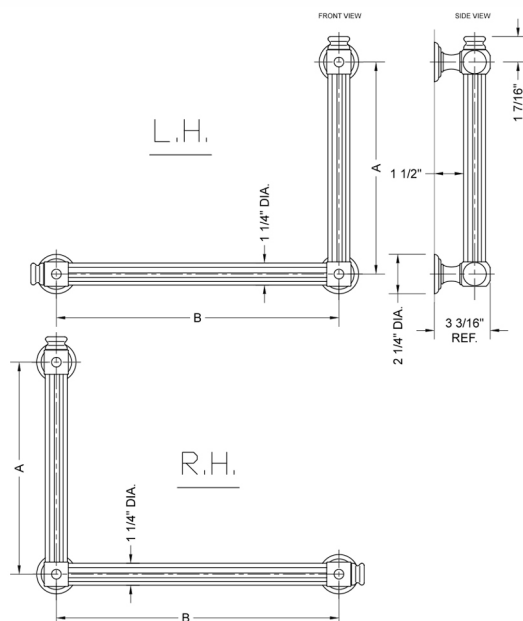

G61 32H x 16W 90° Right Hand Grab Bar

Model #: **G61-32H-16W-RH-**

FEATURES:

- ADA compliant when properly installed
- All brass construction, fully polished & plated
- All grab bars can be custom sized. Contact JACLO for pricing & availability
- Optional handshower sliders and toilet paper/wash cloth holders can be added only upon initial order
- Grab bars over 32" REQUIRE a middle post

SPECIFICATION DRAWING:

BRASS LUXURY GRAB BAR			
PART. #	DESCRIPTION	A H	B W
G61-12H-12W	CENTER TO CENTER	12"	12"
G61-12H-16W	CENTER TO CENTER	12"	16"
G61-12H-24W	CENTER TO CENTER	12"	24"
G61-12H-32W	CENTER TO CENTER	12"	32"
G61-16H-12W	CENTER TO CENTER	16"	12"
G61-16H-16W	CENTER TO CENTER	16"	16"
G61-16H-24W	CENTER TO CENTER	16"	24"
G61-16H-32W	CENTER TO CENTER	16"	32"
G61-24H-12W	CENTER TO CENTER	24"	12"
G61-24H-16W	CENTER TO CENTER	24"	16"
G61-24H-24W	CENTER TO CENTER	24"	24"
G61-24H-32W	CENTER TO CENTER	24"	32"
G61-32H-12W	CENTER TO CENTER	32"	12"
G61-32H-16W	CENTER TO CENTER	32"	16"
G61-32H-24W	CENTER TO CENTER	32"	24"
G61-32H-32W	CENTER TO CENTER	32"	32"