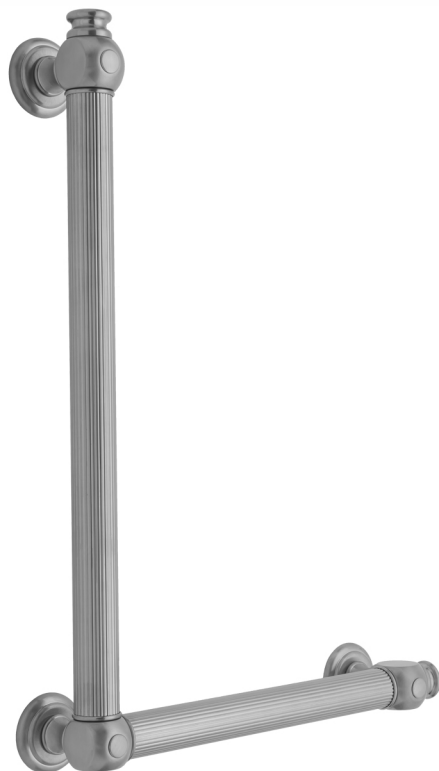

G61 32H x 16W 90° Right Hand Grab Bar

Model #: **G61-32H-16W-RH-**

FEATURES:

- ADA compliant when properly installed
- All brass construction, fully polished & plated
- All grab bars can be custom sized. Contact JACLO for pricing & availability
- Optional handshower sliders and toilet paper/wash cloth holders can be added only upon initial order
- Grab bars over 32" REQUIRE a middle post

AVAILABLE FINISHES:

Polished Chrome (PCH)	Satin Chrome (SC)	Bronze Umber (BU)
Satin Nickel (SN)	Pewter (PEW)	Caramel Bronze (CB)
Polished Nickel (PN)	Antique Brass (AB)	Antique Copper (ACU)
Oil-Rubbed Bronze (ORB)	Polished Brass (PB)	Polished Copper (PCU)
Vintage Bronze (VB)	Satin Brass (SB)	Matte Black (MBK)
Satin Gold (SG)	Polished Gold (PG)	Black Nickel (BKN)
Bombay Gold (BG)	Jewelers Gold (JG)	Europa Bronze (EB)
White (WH)	Sedona Beige (SDB)	Tristan Brass (TB)
Unlacquered Brass (ULB)	Satin Cooper (SCU)	

SPECIFICATION DRAWING:

BRASS LUXURY GRAB BAR			
PART. #	DESCRIPTION	A H	B W
G61-12H-12W	CENTER TO CENTER	12"	12"
G61-12H-16W	CENTER TO CENTER	12"	16"
G61-12H-24W	CENTER TO CENTER	12"	24"
G61-12H-32W	CENTER TO CENTER	12"	32"
G61-16H-12W	CENTER TO CENTER	16"	12"
G61-16H-16W	CENTER TO CENTER	16"	16"
G61-16H-24W	CENTER TO CENTER	16"	24"
G61-16H-32W	CENTER TO CENTER	16"	32"
G61-24H-12W	CENTER TO CENTER	24"	12"
G61-24H-16W	CENTER TO CENTER	24"	16"
G61-24H-24W	CENTER TO CENTER	24"	24"
G61-24H-32W	CENTER TO CENTER	24"	32"
G61-32H-12W	CENTER TO CENTER	32"	12"
G61-32H-16W	CENTER TO CENTER	32"	16"
G61-32H-24W	CENTER TO CENTER	32"	24"
G61-32H-32W	CENTER TO CENTER	32"	32"