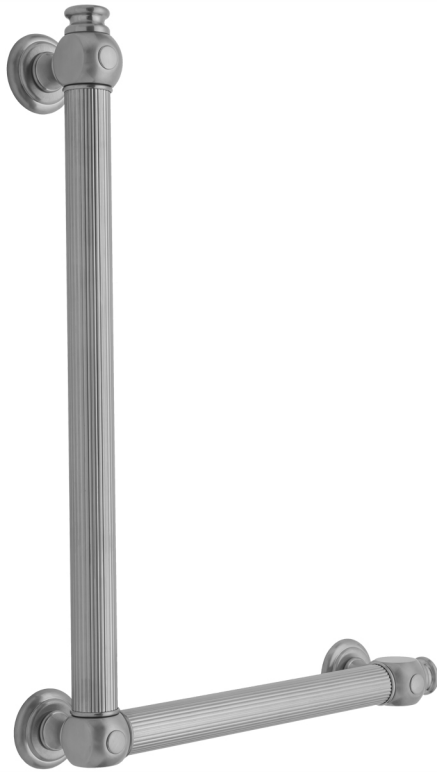

## G61 32H x 12W 90° Right Hand Grab Bar

**Model #: G61-32H-12W-RH-**

### FEATURES:

- ADA compliant when properly installed
- All brass construction, fully polished & plated
- All grab bars can be custom sized. Contact JACLO for pricing & availability
- Optional handshower sliders and toilet paper/wash cloth holders can be added only upon initial order
- Grab bars over 32" REQUIRE a middle post

### AVAILABLE FINISHES:

Polished Chrome (PCH)	Satin Chrome (SC)	Bronze Umber (BU)
Satin Nickel (SN)	Pewter (PEW)	Caramel Bronze (CB)
Polished Nickel (PN)	Antique Brass (AB)	Antique Copper (ACU)
Oil-Rubbed Bronze (ORB)	Polished Brass (PB)	Polished Copper (PCU)
Vintage Bronze (VB)	Satin Brass (SB)	Matte Black (MBK)
Satin Gold (SG)	Polished Gold (PG)	Black Nickel (BKN)
Bombay Gold (BG)	Jewelers Gold (JG)	Europa Bronze (EB)
White (WH)	Sedona Beige (SDB)	Tristan Brass (TB)
Unlacquered Brass (ULB)	Satin Cooper (SCU)	

### SPECIFICATION DRAWING:

BRASS LUXURY GRAB BAR			
PART. #	DESCRIPTION	A H	B W
G61-12H-12W	CENTER TO CENTER	12"	12"
G61-12H-16W	CENTER TO CENTER	12"	16"
G61-12H-24W	CENTER TO CENTER	12"	24"
G61-12H-32W	CENTER TO CENTER	12"	32"
G61-16H-12W	CENTER TO CENTER	16"	12"
G61-16H-16W	CENTER TO CENTER	16"	16"
G61-16H-24W	CENTER TO CENTER	16"	24"
G61-16H-32W	CENTER TO CENTER	16"	32"
G61-24H-12W	CENTER TO CENTER	24"	12"
G61-24H-16W	CENTER TO CENTER	24"	16"
G61-24H-24W	CENTER TO CENTER	24"	24"
G61-24H-32W	CENTER TO CENTER	24"	32"
G61-32H-12W	CENTER TO CENTER	32"	12"
G61-32H-16W	CENTER TO CENTER	32"	16"
G61-32H-24W	CENTER TO CENTER	32"	24"
G61-32H-32W	CENTER TO CENTER	32"	32"