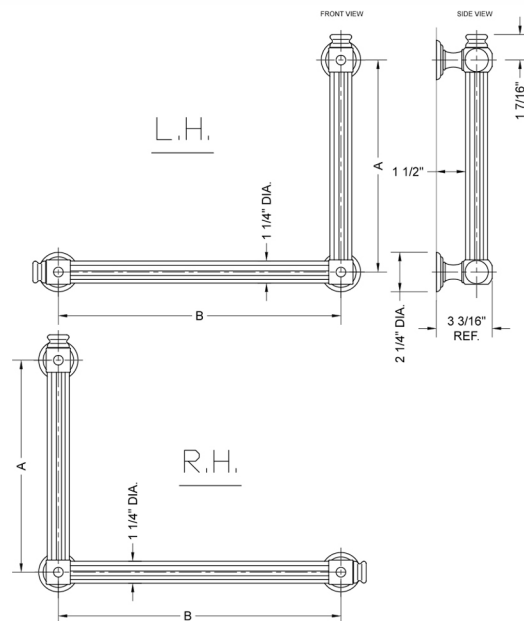

## G61 32H x 12W 90° Right Hand Grab Bar

**Model #: G61-32H-12W-RH-**

### FEATURES:

- ADA compliant when properly installed
- All brass construction, fully polished & plated
- All grab bars can be custom sized. Contact JACLO for pricing & availability
- Optional handshower sliders and toilet paper/wash cloth holders can be added only upon initial order
- Grab bars over 32" REQUIRE a middle post

### SPECIFICATION DRAWING:

BRASS LUXURY GRAB BAR			
PART. #	DESCRIPTION	A H	B W
G61-12H-12W	CENTER TO CENTER	12"	12"
G61-12H-16W	CENTER TO CENTER	12"	16"
G61-12H-24W	CENTER TO CENTER	12"	24"
G61-12H-32W	CENTER TO CENTER	12"	32"
G61-16H-12W	CENTER TO CENTER	16"	12"
G61-16H-16W	CENTER TO CENTER	16"	16"
G61-16H-24W	CENTER TO CENTER	16"	24"
G61-16H-32W	CENTER TO CENTER	16"	32"
G61-24H-12W	CENTER TO CENTER	24"	12"
G61-24H-16W	CENTER TO CENTER	24"	16"
G61-24H-24W	CENTER TO CENTER	24"	24"
G61-24H-32W	CENTER TO CENTER	24"	32"
G61-32H-12W	CENTER TO CENTER	32"	12"
G61-32H-16W	CENTER TO CENTER	32"	16"
G61-32H-24W	CENTER TO CENTER	32"	24"
G61-32H-32W	CENTER TO CENTER	32"	32"