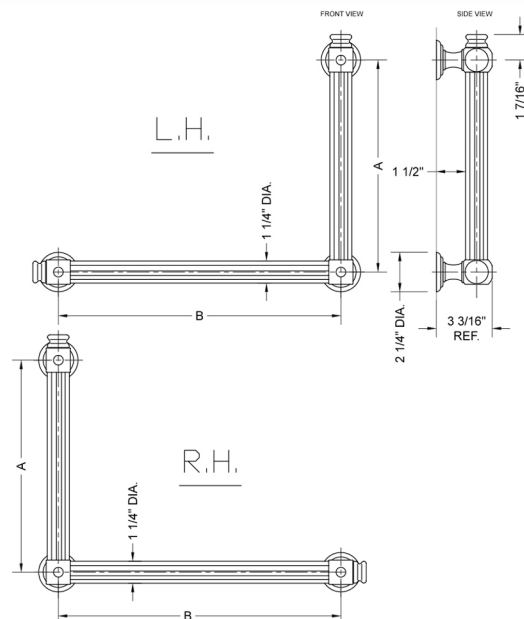

G61 32H x 12W 90° Left Hand Grab Bar

Model #: **G61-32H-12W-LH-**

FEATURES:

- ADA compliant when properly installed
- All brass construction, fully polished & plated
- All grab bars can be custom sized. Contact JACLO for pricing & availability
- Optional handshower sliders and toilet paper/wash cloth holders can be added only upon initial order
- Grab bars over 32" REQUIRE a middle post

SPECIFICATION DRAWING:

BRASS LUXURY GRAB BAR			
PART. #	DESCRIPTION	A H	B W
G61-12H-12W	CENTER TO CENTER	12"	12"
G61-12H-16W	CENTER TO CENTER	12"	16"
G61-12H-24W	CENTER TO CENTER	12"	24"
G61-12H-32W	CENTER TO CENTER	12"	32"
G61-16H-12W	CENTER TO CENTER	16"	12"
G61-16H-16W	CENTER TO CENTER	16"	16"
G61-16H-24W	CENTER TO CENTER	16"	24"
G61-16H-32W	CENTER TO CENTER	16"	32"
G61-24H-12W	CENTER TO CENTER	24"	12"
G61-24H-16W	CENTER TO CENTER	24"	16"
G61-24H-24W	CENTER TO CENTER	24"	24"
G61-24H-32W	CENTER TO CENTER	24"	32"
G61-32H-12W	CENTER TO CENTER	32"	12"
G61-32H-16W	CENTER TO CENTER	32"	16"
G61-32H-24W	CENTER TO CENTER	32"	24"
G61-32H-32W	CENTER TO CENTER	32"	32"