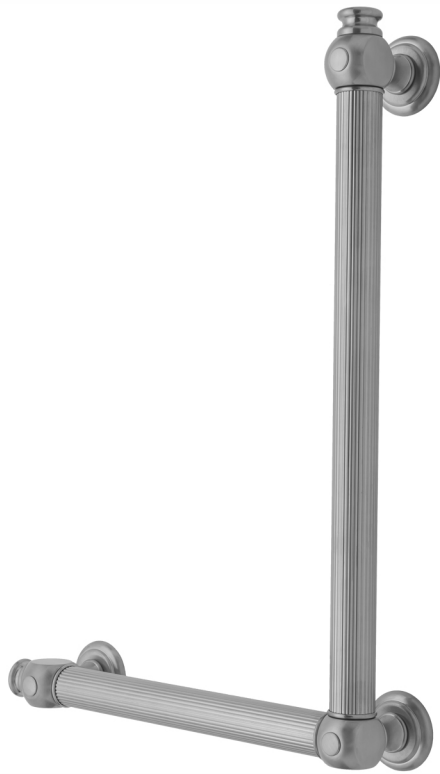

G61 32H x 12W 90° Left Hand Grab Bar

Model #: **G61-32H-12W-LH-**

FEATURES:

- ADA compliant when properly installed
- All brass construction, fully polished & plated
- All grab bars can be custom sized. Contact JACLO for pricing & availability
- Optional handshower sliders and toilet paper/wash cloth holders can be added only upon initial order
- Grab bars over 32" REQUIRE a middle post

AVAILABLE FINISHES:

Polished Chrome (PCH)	Satin Chrome (SC)	Bronze Umber (BU)
Satin Nickel (SN)	Pewter (PEW)	Caramel Bronze (CB)
Polished Nickel (PN)	Antique Brass (AB)	Antique Copper (ACU)
Oil-Rubbed Bronze (ORB)	Polished Brass (PB)	Polished Copper (PCU)
Vintage Bronze (VB)	Satin Brass (SB)	Matte Black (MBK)
Satin Gold (SG)	Polished Gold (PG)	Black Nickel (BKN)
Bombay Gold (BG)	Jewelers Gold (JG)	Europa Bronze (EB)
White (WH)	Sedona Beige (SDB)	Tristan Brass (TB)
Unlacquered Brass (ULB)	Satin Cooper (SCU)	

SPECIFICATION DRAWING:

BRASS LUXURY GRAB BAR			
PART. #	DESCRIPTION	A H	B W
G61-12H-12W	CENTER TO CENTER	12"	12"
G61-12H-16W	CENTER TO CENTER	12"	16"
G61-12H-24W	CENTER TO CENTER	12"	24"
G61-12H-32W	CENTER TO CENTER	12"	32"
G61-16H-12W	CENTER TO CENTER	16"	12"
G61-16H-16W	CENTER TO CENTER	16"	16"
G61-16H-24W	CENTER TO CENTER	16"	24"
G61-16H-32W	CENTER TO CENTER	16"	32"
G61-24H-12W	CENTER TO CENTER	24"	12"
G61-24H-16W	CENTER TO CENTER	24"	16"
G61-24H-24W	CENTER TO CENTER	24"	24"
G61-24H-32W	CENTER TO CENTER	24"	32"
G61-32H-12W	CENTER TO CENTER	32"	12"
G61-32H-16W	CENTER TO CENTER	32"	16"
G61-32H-24W	CENTER TO CENTER	32"	24"
G61-32H-32W	CENTER TO CENTER	32"	32"