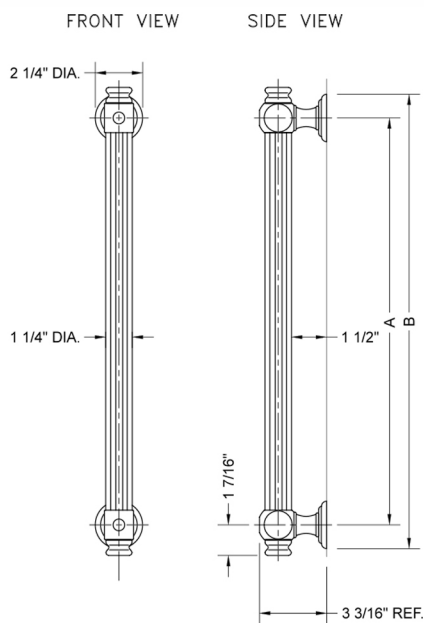

32" G61 Straight Grab Bar

Model #: **G61-32-**

FEATURES:

- ADA compliant when properly installed
- All brass construction, fully polished & plated
- All grab bars can be custom sized. Contact JACLO for pricing & availability
- Optional handshower sliders and toilet paper/wash cloth holders can be added only upon initial order
- Grab bars over 32" REQUIRE a middle post

SPECIFICATION DRAWING:

BRASS LUXURY GRAB BAR			
PART. #	DESCRIPTION	A	B
G61-12-XX	12" CENTER TO CENTER	12"	14 1/4"
G61-16-XX	16" CENTER TO CENTER	16"	18 1/4"
G61-18-XX	18" CENTER TO CENTER	18"	20 1/4"
G61-24-XX	24" CENTER TO CENTER	24"	24 1/4"
G61-32-XX	32" CENTER TO CENTER	32"	34 1/4"
*NOTE: GRAB BARS OVER 32" REQUIRE A MIDDLE POST			
G61-36-XX	36" CENTER TO CENTER	36"	38 1/4"
G61-42-XX	42" CENTER TO CENTER	42"	44 1/4"
G61-48-XX	48" CENTER TO CENTER	48"	50 1/4"
G61-60-XX	60" CENTER TO CENTER	60"	62 1/4"