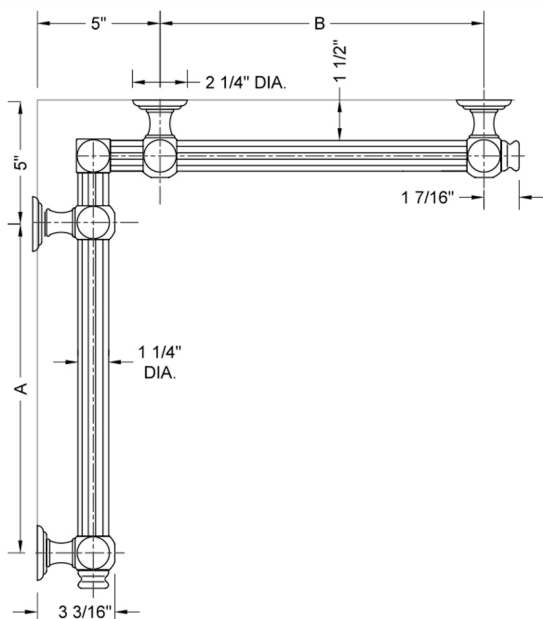

## G61 32" x 36" Inside Corner Grab Bar

Model #: **G61-32-36-IC-**

### FEATURES:

- ADA compliant when properly installed
- All brass construction, fully polished & plated
- All grab bars can be custom sized. Contact JACLO for pricing & availability
- Optional handshower sliders and toilet paper/wash cloth holders can be added only upon initial order
- Grab bars over 32" REQUIRE a middle post

### SPECIFICATION DRAWING:

BRASS LUXURY GRAB BAR							
PART. #	DESCRIPTION	A	B	PART. #	DESCRIPTION	A	B
G61-12-12-IC	CENTER OF POST	12"	12"	G61-24-36-IC	CENTER OF POST	24"	36"
G61-12-16-IC	CENTER OF POST	12"	16"	G61-24-48-IC	CENTER OF POST	24"	48"
G61-12-24-IC	CENTER OF POST	12"	24"	G61-24-60-IC	CENTER OF POST	24"	60"
G61-12-32-IC	CENTER OF POST	12"	32"				
G61-12-36-IC	CENTER OF POST	12"	36"	G61-32-32-IC	CENTER OF POST	32"	32"
G61-12-48-IC	CENTER OF POST	12"	48"	G61-32-36-IC	CENTER OF POST	32"	36"
G61-12-60-IC	CENTER OF POST	12"	60"	G61-32-48-IC	CENTER OF POST	32"	48"
				G61-32-60-IC	CENTER OF POST	32"	60"
G61-16-16-IC	CENTER OF POST	16"	16"				
G61-16-24-IC	CENTER OF POST	16"	24"	G61-36-36-IC	CENTER OF POST	36"	36"
G61-16-32-IC	CENTER OF POST	16"	32"	G61-36-48-IC	CENTER OF POST	36"	48"
				G61-36-60-IC	CENTER OF POST	36"	60"
G61-16-36-IC	CENTER OF POST	16"	36"				
G61-16-48-IC	CENTER OF POST	16"	48"	G61-48-48-IC	CENTER OF POST	48"	48"
G61-16-60-IC	CENTER OF POST	16"	60"	G61-48-60-IC	CENTER OF POST	48"	60"
G61-24-24-IC	CENTER OF POST	24"	24"	G61-60-60-IC	CENTER OF POST	60"	60"
G61-24-32-IC	CENTER OF POST	24"	32"				