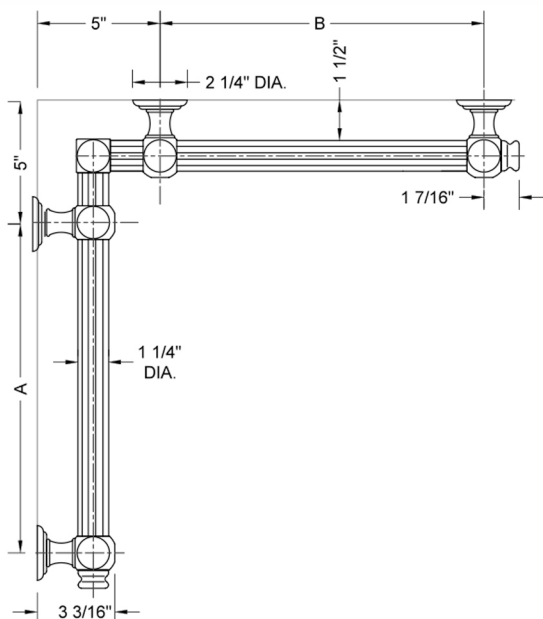

G61 32" x 32" Inside Corner Grab Bar

Model #: **G61-32-32-IC-**

FEATURES:

- ADA compliant when properly installed
- All brass construction, fully polished & plated
- All grab bars can be custom sized. Contact JACLO for pricing & availability
- Optional handshower sliders and toilet paper/wash cloth holders can be added only upon initial order
- Grab bars over 32" REQUIRE a middle post

SPECIFICATION DRAWING:

BRASS LUXURY GRAB BAR							
PART. #	DESCRIPTION	A	B	PART. #	DESCRIPTION	A	B
G61-12-12-IC	CENTER OF POST	12"	12"	G61-24-36-IC	CENTER OF POST	24"	36"
G61-12-16-IC	CENTER OF POST	12"	16"	G61-24-48-IC	CENTER OF POST	24"	48"
G61-12-24-IC	CENTER OF POST	12"	24"	G61-24-60-IC	CENTER OF POST	24"	60"
G61-12-32-IC	CENTER OF POST	12"	32"				
				G61-32-32-IC	CENTER OF POST	32"	32"
G61-12-36-IC	CENTER OF POST	12"	36"	G61-32-36-IC	CENTER OF POST	32"	36"
G61-12-48-IC	CENTER OF POST	12"	48"	G61-32-48-IC	CENTER OF POST	32"	48"
G61-12-60-IC	CENTER OF POST	12"	60"	G61-32-60-IC	CENTER OF POST	32"	60"
G61-16-16-IC	CENTER OF POST	16"	16"	G61-36-36-IC	CENTER OF POST	36"	36"
G61-16-24-IC	CENTER OF POST	16"	24"	G61-36-48-IC	CENTER OF POST	36"	48"
G61-16-32-IC	CENTER OF POST	16"	32"	G61-36-60-IC	CENTER OF POST	36"	60"
G61-16-36-IC	CENTER OF POST	16"	36"	G61-48-48-IC	CENTER OF POST	48"	48"
G61-16-48-IC	CENTER OF POST	16"	48"	G61-48-60-IC	CENTER OF POST	48"	60"
G61-16-60-IC	CENTER OF POST	16"	60"				
				G61-60-60-IC	CENTER OF POST	60"	60"
G61-24-24-IC	CENTER OF POST	24"	24"				
G61-24-32-IC	CENTER OF POST	24"	32"				