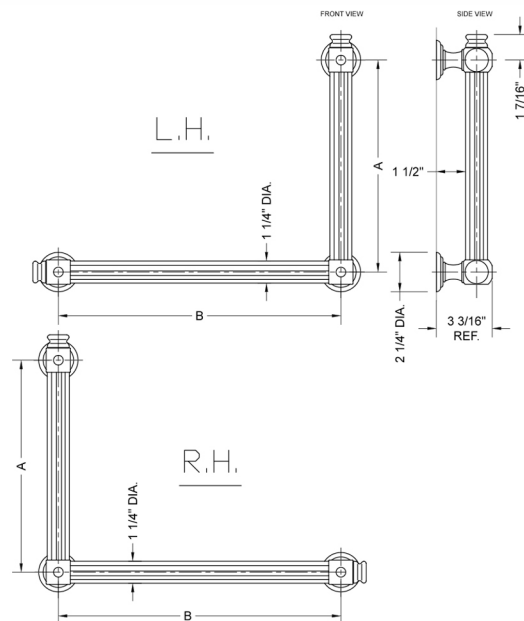

G61 24H x 32W 90° Right Hand Grab Bar

Model #: G61-24H-32W-RH-

FEATURES:

- ADA compliant when properly installed
- All brass construction, fully polished & plated
- All grab bars can be custom sized. Contact JACLO for pricing & availability
- Optional handshower sliders and toilet paper/wash cloth holders can be added only upon initial order
- Grab bars over 32" REQUIRE a middle post

SPECIFICATION DRAWING:

BRASS LUXURY GRAB BAR			
PART. #	DESCRIPTION	A H	B W
G61-12H-12W	CENTER TO CENTER	12"	12"
G61-12H-16W	CENTER TO CENTER	12"	16"
G61-12H-24W	CENTER TO CENTER	12"	24"
G61-12H-32W	CENTER TO CENTER	12"	32"
G61-16H-12W	CENTER TO CENTER	16"	12"
G61-16H-16W	CENTER TO CENTER	16"	16"
G61-16H-24W	CENTER TO CENTER	16"	24"
G61-16H-32W	CENTER TO CENTER	16"	32"
G61-24H-12W	CENTER TO CENTER	24"	12"
G61-24H-16W	CENTER TO CENTER	24"	16"
G61-24H-24W	CENTER TO CENTER	24"	24"
G61-24H-32W	CENTER TO CENTER	24"	32"
G61-32H-12W	CENTER TO CENTER	32"	12"
G61-32H-16W	CENTER TO CENTER	32"	16"
G61-32H-24W	CENTER TO CENTER	32"	24"
G61-32H-32W	CENTER TO CENTER	32"	32"