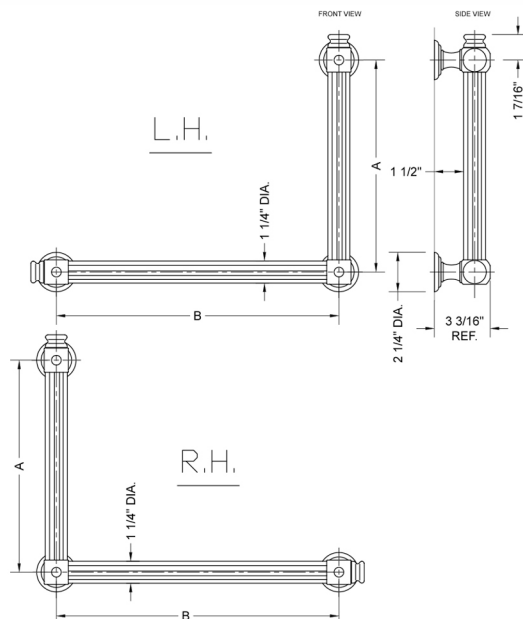

G61 24H x 24W 90° Grab Bar

Model #: **G61-24H-24W-**

FEATURES:

- ADA compliant when properly installed
- All brass construction, fully polished & plated
- All grab bars can be custom sized. Contact JACLO for pricing & availability
- Optional handshower sliders and toilet paper/wash cloth holders can be added only upon initial order
- Grab bars over 32" REQUIRE a middle post

SPECIFICATION DRAWING:

BRASS LUXURY GRAB BAR			
PART. #	DESCRIPTION	A H	B W
G61-12H-12W	CENTER TO CENTER	12"	12"
G61-12H-16W	CENTER TO CENTER	12"	16"
G61-12H-24W	CENTER TO CENTER	12"	24"
G61-12H-32W	CENTER TO CENTER	12"	32"
G61-16H-12W	CENTER TO CENTER	16"	12"
G61-16H-16W	CENTER TO CENTER	16"	16"
G61-16H-24W	CENTER TO CENTER	16"	24"
G61-16H-32W	CENTER TO CENTER	16"	32"
G61-24H-12W	CENTER TO CENTER	24"	12"
G61-24H-16W	CENTER TO CENTER	24"	16"
G61-24H-24W	CENTER TO CENTER	24"	24"
G61-24H-32W	CENTER TO CENTER	24"	32"
G61-32H-12W	CENTER TO CENTER	32"	12"
G61-32H-16W	CENTER TO CENTER	32"	16"
G61-32H-24W	CENTER TO CENTER	32"	24"
G61-32H-32W	CENTER TO CENTER	32"	32"