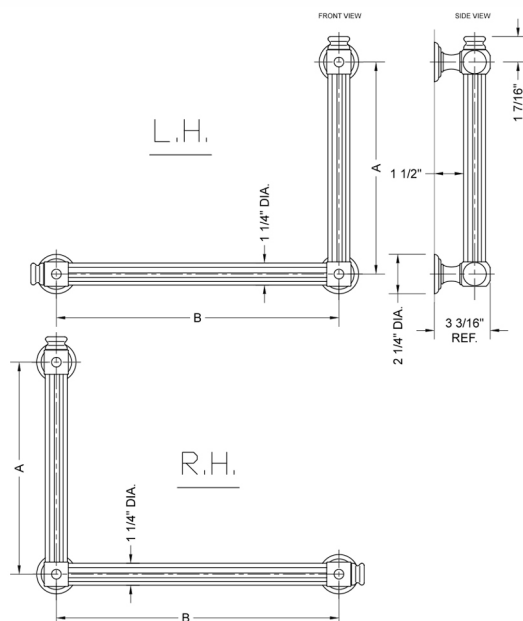

## G61 24H x 16W 90° Right Hand Grab Bar

Model #: **G61-24H-16W-RH-**

### FEATURES:

- ADA compliant when properly installed
- All brass construction, fully polished & plated
- All grab bars can be custom sized. Contact JACLO for pricing & availability
- Optional handshower sliders and toilet paper/wash cloth holders can be added only upon initial order
- Grab bars over 32" REQUIRE a middle post

### SPECIFICATION DRAWING:

BRASS LUXURY GRAB BAR			
PART. #	DESCRIPTION	A H	B W
G61-12H-12W	CENTER TO CENTER	12"	12"
G61-12H-16W	CENTER TO CENTER	12"	16"
G61-12H-24W	CENTER TO CENTER	12"	24"
G61-12H-32W	CENTER TO CENTER	12"	32"
G61-16H-12W	CENTER TO CENTER	16"	12"
G61-16H-16W	CENTER TO CENTER	16"	16"
G61-16H-24W	CENTER TO CENTER	16"	24"
G61-16H-32W	CENTER TO CENTER	16"	32"
G61-24H-12W	CENTER TO CENTER	24"	12"
G61-24H-16W	CENTER TO CENTER	24"	16"
G61-24H-24W	CENTER TO CENTER	24"	24"
G61-24H-32W	CENTER TO CENTER	24"	32"
G61-32H-12W	CENTER TO CENTER	32"	12"
G61-32H-16W	CENTER TO CENTER	32"	16"
G61-32H-24W	CENTER TO CENTER	32"	24"
G61-32H-32W	CENTER TO CENTER	32"	32"