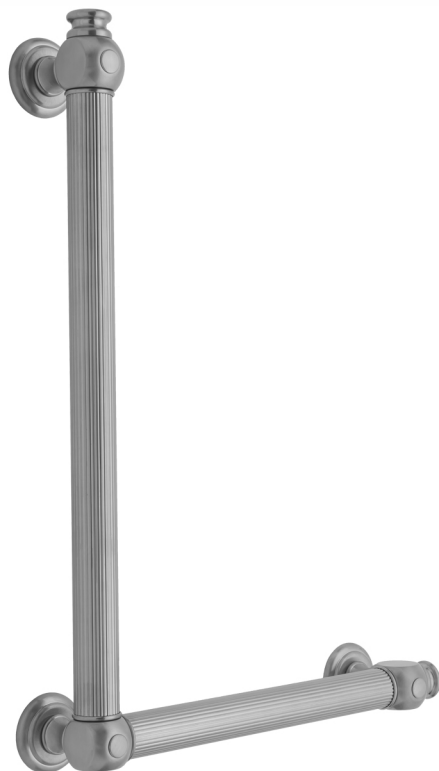

## G61 24H x 16W 90° Right Hand Grab Bar

Model #: **G61-24H-16W-RH-**

### FEATURES:

- ADA compliant when properly installed
- All brass construction, fully polished & plated
- All grab bars can be custom sized. Contact JACLO for pricing & availability
- Optional handshower sliders and toilet paper/wash cloth holders can be added only upon initial order
- Grab bars over 32" REQUIRE a middle post

### AVAILABLE FINISHES:

Polished Chrome (PCH)	Satin Chrome (SC)	Bronze Umber (BU)
Satin Nickel (SN)	Pewter (PEW)	Caramel Bronze (CB)
Polished Nickel (PN)	Antique Brass (AB)	Antique Copper (ACU)
Oil-Rubbed Bronze (ORB)	Polished Brass (PB)	Polished Copper (PCU)
Vintage Bronze (VB)	Satin Brass (SB)	Matte Black (MBK)
Satin Gold (SG)	Polished Gold (PG)	Black Nickel (BKN)
Bombay Gold (BG)	Jewelers Gold (JG)	Europa Bronze (EB)
White (WH)	Sedona Beige (SDB)	Tristan Brass (TB)
Unlacquered Brass (ULB)	Satin Cooper (SCU)	

### SPECIFICATION DRAWING:

BRASS LUXURY GRAB BAR			
PART. #	DESCRIPTION	A H	B W
G61-12H-12W	CENTER TO CENTER	12"	12"
G61-12H-16W	CENTER TO CENTER	12"	16"
G61-12H-24W	CENTER TO CENTER	12"	24"
G61-12H-32W	CENTER TO CENTER	12"	32"
G61-16H-12W	CENTER TO CENTER	16"	12"
G61-16H-16W	CENTER TO CENTER	16"	16"
G61-16H-24W	CENTER TO CENTER	16"	24"
G61-16H-32W	CENTER TO CENTER	16"	32"
G61-24H-12W	CENTER TO CENTER	24"	12"
G61-24H-16W	CENTER TO CENTER	24"	16"
G61-24H-24W	CENTER TO CENTER	24"	24"
G61-24H-32W	CENTER TO CENTER	24"	32"
G61-32H-12W	CENTER TO CENTER	32"	12"
G61-32H-16W	CENTER TO CENTER	32"	16"
G61-32H-24W	CENTER TO CENTER	32"	24"
G61-32H-32W	CENTER TO CENTER	32"	32"