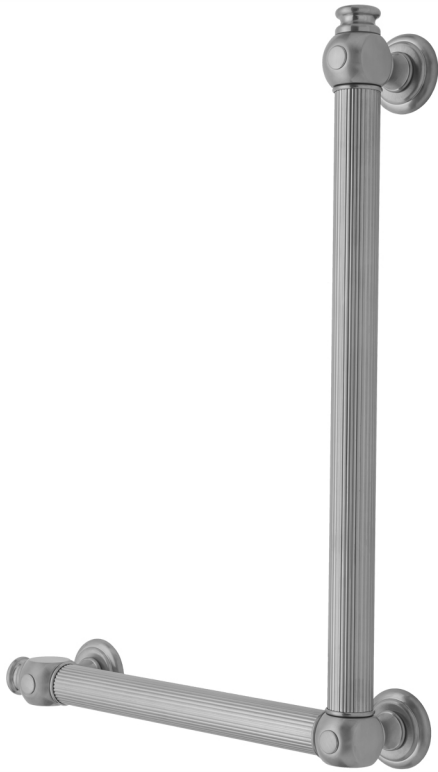

G61 24H x 16W 90° Left Hand Grab Bar

Model #: **G61-24H-16W-LH-**

FEATURES:

- ADA compliant when properly installed
- All brass construction, fully polished & plated
- All grab bars can be custom sized. Contact JACLO for pricing & availability
- Optional handshower sliders and toilet paper/wash cloth holders can be added only upon initial order
- Grab bars over 32" REQUIRE a middle post

AVAILABLE FINISHES:

Polished Chrome (PCH)	Satin Chrome (SC)	Bronze Umber (BU)
Satin Nickel (SN)	Pewter (PEW)	Caramel Bronze (CB)
Polished Nickel (PN)	Antique Brass (AB)	Antique Copper (ACU)
Oil-Rubbed Bronze (ORB)	Polished Brass (PB)	Polished Copper (PCU)
Vintage Bronze (VB)	Satin Brass (SB)	Matte Black (MBK)
Satin Gold (SG)	Polished Gold (PG)	Black Nickel (BKN)
Bombay Gold (BG)	Jewelers Gold (JG)	Europa Bronze (EB)
White (WH)	Sedona Beige (SDB)	Tristan Brass (TB)
Unlacquered Brass (ULB)	Satin Cooper (SCU)	

SPECIFICATION DRAWING:

BRASS LUXURY GRAB BAR			
PART. #	DESCRIPTION	A H	B W
G61-12H-12W	CENTER TO CENTER	12"	12"
G61-12H-16W	CENTER TO CENTER	12"	16"
G61-12H-24W	CENTER TO CENTER	12"	24"
G61-12H-32W	CENTER TO CENTER	12"	32"
G61-16H-12W	CENTER TO CENTER	16"	12"
G61-16H-16W	CENTER TO CENTER	16"	16"
G61-16H-24W	CENTER TO CENTER	16"	24"
G61-16H-32W	CENTER TO CENTER	16"	32"
G61-24H-12W	CENTER TO CENTER	24"	12"
G61-24H-16W	CENTER TO CENTER	24"	16"
G61-24H-24W	CENTER TO CENTER	24"	24"
G61-24H-32W	CENTER TO CENTER	24"	32"
G61-32H-12W	CENTER TO CENTER	32"	12"
G61-32H-16W	CENTER TO CENTER	32"	16"
G61-32H-24W	CENTER TO CENTER	32"	24"
G61-32H-32W	CENTER TO CENTER	32"	32"