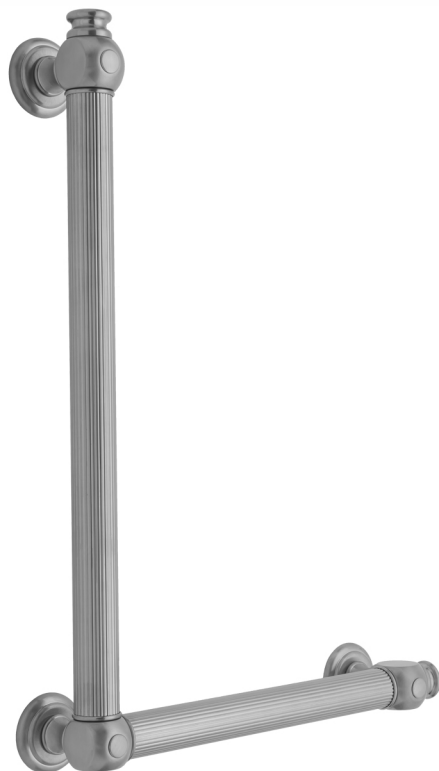

G61 24H x 12W 90° Right Hand Grab Bar

Model #: **G61-24H-12W-RH-**

FEATURES:

- ADA compliant when properly installed
- All brass construction, fully polished & plated
- All grab bars can be custom sized. Contact JACLO for pricing & availability
- Optional handshower sliders and toilet paper/wash cloth holders can be added only upon initial order
- Grab bars over 32" REQUIRE a middle post

AVAILABLE FINISHES:

Polished Chrome (PCH)	Satin Chrome (SC)	Bronze Umber (BU)
Satin Nickel (SN)	Pewter (PEW)	Caramel Bronze (CB)
Polished Nickel (PN)	Antique Brass (AB)	Antique Copper (ACU)
Oil-Rubbed Bronze (ORB)	Polished Brass (PB)	Polished Copper (PCU)
Vintage Bronze (VB)	Satin Brass (SB)	Matte Black (MBK)
Satin Gold (SG)	Polished Gold (PG)	Black Nickel (BKN)
Bombay Gold (BG)	Jewelers Gold (JG)	Europa Bronze (EB)
White (WH)	Sedona Beige (SDB)	Tristan Brass (TB)
Unlacquered Brass (ULB)	Satin Cooper (SCU)	

SPECIFICATION DRAWING:

BRASS LUXURY GRAB BAR			
PART. #	DESCRIPTION	A H	B W
G61-12H-12W	CENTER TO CENTER	12"	12"
G61-12H-16W	CENTER TO CENTER	12"	16"
G61-12H-24W	CENTER TO CENTER	12"	24"
G61-12H-32W	CENTER TO CENTER	12"	32"
G61-16H-12W	CENTER TO CENTER	16"	12"
G61-16H-16W	CENTER TO CENTER	16"	16"
G61-16H-24W	CENTER TO CENTER	16"	24"
G61-16H-32W	CENTER TO CENTER	16"	32"
G61-24H-12W	CENTER TO CENTER	24"	12"
G61-24H-16W	CENTER TO CENTER	24"	16"
G61-24H-24W	CENTER TO CENTER	24"	24"
G61-24H-32W	CENTER TO CENTER	24"	32"
G61-32H-12W	CENTER TO CENTER	32"	12"
G61-32H-16W	CENTER TO CENTER	32"	16"
G61-32H-24W	CENTER TO CENTER	32"	24"
G61-32H-32W	CENTER TO CENTER	32"	32"