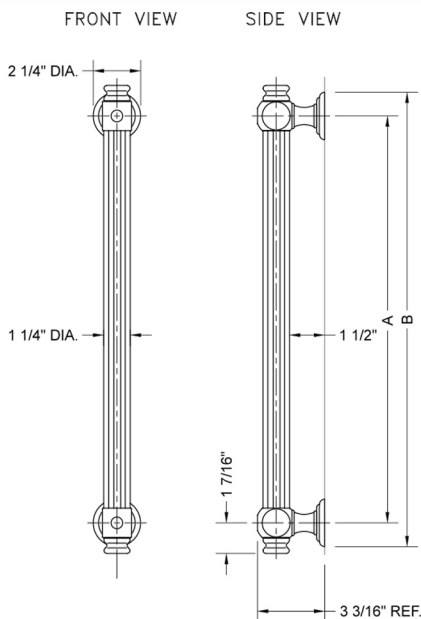

24" G61 Straight Grab Bar

Model #: **G61-24-**

FEATURES:

- ADA compliant when properly installed
- All brass construction, fully polished & plated
- All grab bars can be custom sized. Contact JACLO for pricing & availability
- Optional handshower sliders and toilet paper/wash cloth holders can be added only upon initial order
- Grab bars over 32" REQUIRE a middle post

SPECIFICATION DRAWING:

BRASS LUXURY GRAB BAR			
PART. #	DESCRIPTION	A	B
G61-12-XX	12" CENTER TO CENTER	12"	14 1/4"
G61-16-XX	16" CENTER TO CENTER	16"	18 1/4"
G61-18-XX	18" CENTER TO CENTER	18"	20 1/4"
G61-24-XX	24" CENTER TO CENTER	24"	24 1/4"
G61-32-XX	32" CENTER TO CENTER	32"	34 1/4"
*NOTE: GRAB BARS OVER 32" REQUIRE A MIDDLE POST			
G61-36-XX	36" CENTER TO CENTER	36"	38 1/4"
G61-42-XX	42" CENTER TO CENTER	42"	44 1/4"
G61-48-XX	48" CENTER TO CENTER	48"	50 1/4"
G61-60-XX	60" CENTER TO CENTER	60"	62 1/4"