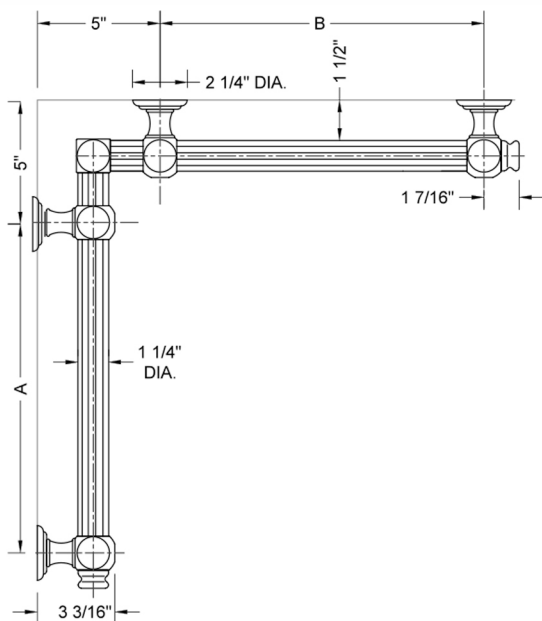

G61 24" x 60" Inside Corner Grab Bar

Model #: G61-24-60-IC-

FEATURES:

- ADA compliant when properly installed
- All brass construction, fully polished & plated
- All grab bars can be custom sized. Contact JACLO for pricing & availability
- Optional handshower sliders and toilet paper/wash cloth holders can be added only upon initial order
- Grab bars over 32" REQUIRE a middle post

SPECIFICATION DRAWING:

BRASS LUXURY GRAB BAR							
PART. #	DESCRIPTION	A	B	PART. #	DESCRIPTION	A	B
G61-12-12-IC	CENTER OF POST	12"	12"	G61-24-36-IC	CENTER OF POST	24"	36"
G61-12-16-IC	CENTER OF POST	12"	16"	G61-24-48-IC	CENTER OF POST	24"	48"
G61-12-24-IC	CENTER OF POST	12"	24"	G61-24-60-IC	CENTER OF POST	24"	60"
G61-12-32-IC	CENTER OF POST	12"	32"				
G61-12-36-IC	CENTER OF POST	12"	36"	G61-32-32-IC	CENTER OF POST	32"	32"
G61-12-48-IC	CENTER OF POST	12"	48"	G61-32-36-IC	CENTER OF POST	32"	36"
G61-12-60-IC	CENTER OF POST	12"	60"	G61-32-48-IC	CENTER OF POST	32"	48"
				G61-32-60-IC	CENTER OF POST	32"	60"
G61-16-16-IC	CENTER OF POST	16"	16"				
G61-16-24-IC	CENTER OF POST	16"	24"	G61-36-36-IC	CENTER OF POST	36"	36"
G61-16-32-IC	CENTER OF POST	16"	32"	G61-36-48-IC	CENTER OF POST	36"	48"
				G61-36-60-IC	CENTER OF POST	36"	60"
G61-16-36-IC	CENTER OF POST	16"	36"				
G61-16-48-IC	CENTER OF POST	16"	48"	G61-48-48-IC	CENTER OF POST	48"	48"
G61-16-60-IC	CENTER OF POST	16"	60"	G61-48-60-IC	CENTER OF POST	48"	60"
G61-24-24-IC	CENTER OF POST	24"	24"	G61-60-60-IC	CENTER OF POST	60"	60"
G61-24-32-IC	CENTER OF POST	24"	32"				