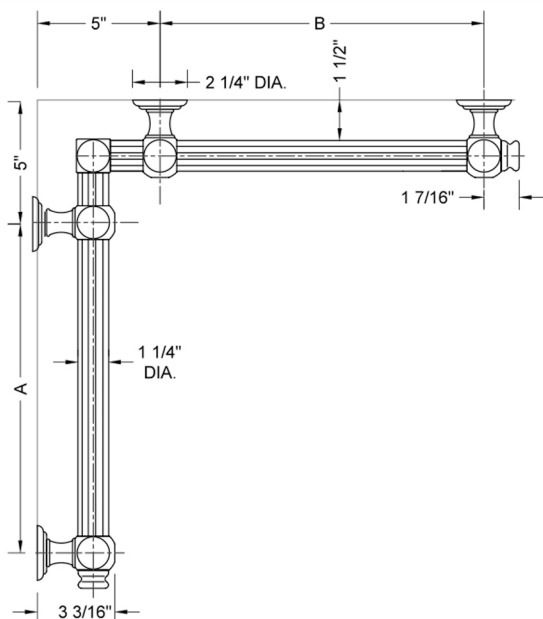

G61 24" x 48" Inside Corner Grab Bar

Model #: **G61-24-48-IC-**

FEATURES:

- ADA compliant when properly installed
- All brass construction, fully polished & plated
- All grab bars can be custom sized. Contact JACLO for pricing & availability
- Optional handshower sliders and toilet paper/wash cloth holders can be added only upon initial order
- Grab bars over 32" REQUIRE a middle post

SPECIFICATION DRAWING:

BRASS LUXURY GRAB BAR							
PART. #	DESCRIPTION	A	B	PART. #	DESCRIPTION	A	B
G61-12-12-IC	CENTER OF POST	12"	12"	G61-24-36-IC	CENTER OF POST	24"	36"
G61-12-16-IC	CENTER OF POST	12"	16"	G61-24-48-IC	CENTER OF POST	24"	48"
G61-12-24-IC	CENTER OF POST	12"	24"	G61-24-60-IC	CENTER OF POST	24"	60"
G61-12-32-IC	CENTER OF POST	12"	32"				
G61-12-36-IC	CENTER OF POST	12"	36"	G61-32-32-IC	CENTER OF POST	32"	32"
G61-12-48-IC	CENTER OF POST	12"	48"	G61-32-36-IC	CENTER OF POST	32"	36"
G61-12-60-IC	CENTER OF POST	12"	60"	G61-32-48-IC	CENTER OF POST	32"	48"
				G61-32-60-IC	CENTER OF POST	32"	60"
G61-16-16-IC	CENTER OF POST	16"	16"				
G61-16-24-IC	CENTER OF POST	16"	24"	G61-36-36-IC	CENTER OF POST	36"	36"
G61-16-32-IC	CENTER OF POST	16"	32"	G61-36-48-IC	CENTER OF POST	36"	48"
				G61-36-60-IC	CENTER OF POST	36"	60"
G61-16-36-IC	CENTER OF POST	16"	36"				
G61-16-48-IC	CENTER OF POST	16"	48"	G61-48-48-IC	CENTER OF POST	48"	48"
G61-16-60-IC	CENTER OF POST	16"	60"	G61-48-60-IC	CENTER OF POST	48"	60"
G61-24-24-IC	CENTER OF POST	24"	24"	G61-60-60-IC	CENTER OF POST	60"	60"
G61-24-32-IC	CENTER OF POST	24"	32"				