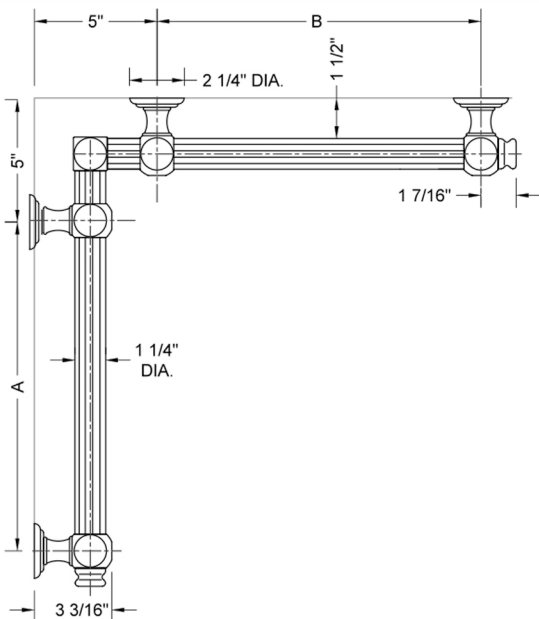

## G61 24" x 36" Inside Corner Grab Bar

**Model #: G61-24-36-IC-**

### FEATURES:

- ADA compliant when properly installed
- All brass construction, fully polished & plated
- All grab bars can be custom sized. Contact JACLO for pricing & availability
- Optional handshower sliders and toilet paper/wash cloth holders can be added only upon initial order
- Grab bars over 32" REQUIRE a middle post

### SPECIFICATION DRAWING:

BRASS LUXURY GRAB BAR							
PART. #	DESCRIPTION	A	B	PART. #	DESCRIPTION	A	B
G61-12-12-IC	CENTER OF POST	12"	12"	G61-24-36-IC	CENTER OF POST	24"	36"
G61-12-16-IC	CENTER OF POST	12"	16"	G61-24-48-IC	CENTER OF POST	24"	48"
G61-12-24-IC	CENTER OF POST	12"	24"	G61-24-60-IC	CENTER OF POST	24"	60"
G61-12-32-IC	CENTER OF POST	12"	32"				
G61-12-36-IC	CENTER OF POST	12"	36"	G61-32-32-IC	CENTER OF POST	32"	32"
G61-12-48-IC	CENTER OF POST	12"	48"	G61-32-36-IC	CENTER OF POST	32"	36"
G61-12-60-IC	CENTER OF POST	12"	60"	G61-32-48-IC	CENTER OF POST	32"	48"
				G61-32-60-IC	CENTER OF POST	32"	60"
G61-16-16-IC	CENTER OF POST	16"	16"				
G61-16-24-IC	CENTER OF POST	16"	24"	G61-36-36-IC	CENTER OF POST	36"	36"
G61-16-32-IC	CENTER OF POST	16"	32"	G61-36-48-IC	CENTER OF POST	36"	48"
				G61-36-60-IC	CENTER OF POST	36"	60"
G61-16-36-IC	CENTER OF POST	16"	36"				
G61-16-48-IC	CENTER OF POST	16"	48"	G61-48-48-IC	CENTER OF POST	48"	48"
G61-16-60-IC	CENTER OF POST	16"	60"	G61-48-60-IC	CENTER OF POST	48"	60"
G61-24-24-IC	CENTER OF POST	24"	24"	G61-60-60-IC	CENTER OF POST	60"	60"
G61-24-32-IC	CENTER OF POST	24"	32"				