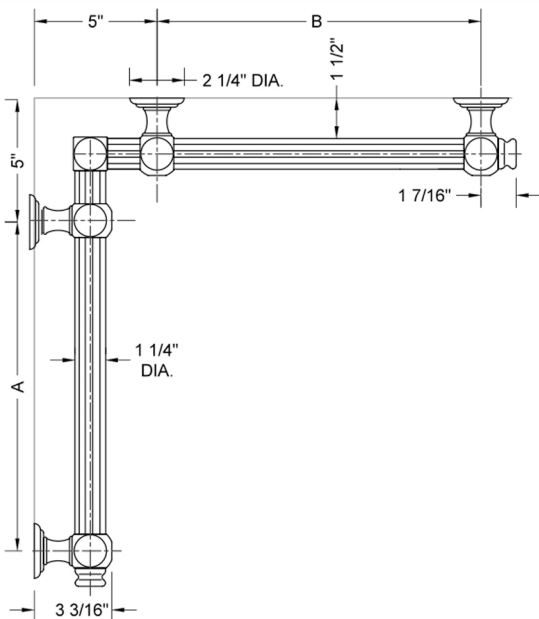

G61 24" x 32" Inside Corner Grab Bar

Model #: G61-24-32-IC-

FEATURES:

- ADA compliant when properly installed
- All brass construction, fully polished & plated
- All grab bars can be custom sized. Contact JACLO for pricing & availability
- Optional handshower sliders and toilet paper/wash cloth holders can be added only upon initial order
- Grab bars over 32" REQUIRE a middle post

SPECIFICATION DRAWING:

BRASS LUXURY GRAB BAR							
PART. #	DESCRIPTION	A	B	PART. #	DESCRIPTION	A	B
G61-12-12-IC	CENTER OF POST	12"	12"	G61-24-36-IC	CENTER OF POST	24"	36"
G61-12-16-IC	CENTER OF POST	12"	16"	G61-24-48-IC	CENTER OF POST	24"	48"
G61-12-24-IC	CENTER OF POST	12"	24"	G61-24-60-IC	CENTER OF POST	24"	60"
G61-12-32-IC	CENTER OF POST	12"	32"				
				G61-32-32-IC	CENTER OF POST	32"	32"
G61-12-36-IC	CENTER OF POST	12"	36"	G61-32-36-IC	CENTER OF POST	32"	36"
G61-12-48-IC	CENTER OF POST	12"	48"	G61-32-48-IC	CENTER OF POST	32"	48"
G61-12-60-IC	CENTER OF POST	12"	60"	G61-32-60-IC	CENTER OF POST	32"	60"
G61-16-16-IC	CENTER OF POST	16"	16"	G61-36-36-IC	CENTER OF POST	36"	36"
G61-16-24-IC	CENTER OF POST	16"	24"	G61-36-48-IC	CENTER OF POST	36"	48"
G61-16-32-IC	CENTER OF POST	16"	32"	G61-36-60-IC	CENTER OF POST	36"	60"
G61-16-36-IC	CENTER OF POST	16"	36"	G61-48-48-IC	CENTER OF POST	48"	48"
G61-16-48-IC	CENTER OF POST	16"	48"	G61-48-60-IC	CENTER OF POST	48"	60"
G61-16-60-IC	CENTER OF POST	16"	60"				
				G61-60-60-IC	CENTER OF POST	60"	60"
G61-24-24-IC	CENTER OF POST	24"	24"				
G61-24-32-IC	CENTER OF POST	24"	32"				