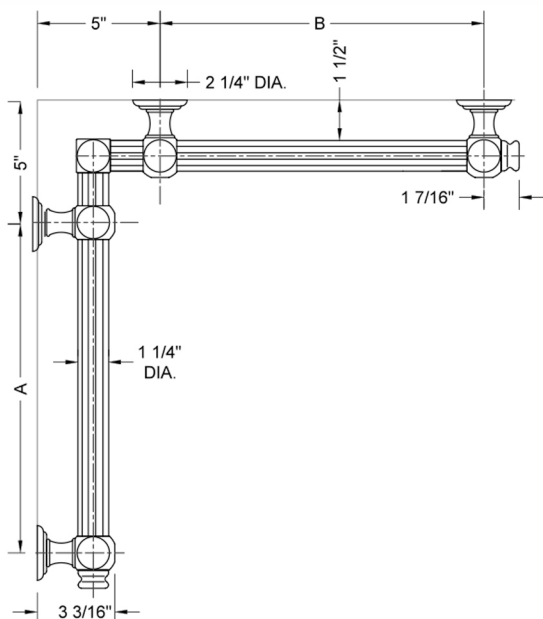

G61 24" x 24" Inside Corner Grab Bar

Model #: **G61-24-24-IC-**

FEATURES:

- ADA compliant when properly installed
- All brass construction, fully polished & plated
- All grab bars can be custom sized. Contact JACLO for pricing & availability
- Optional handshower sliders and toilet paper/wash cloth holders can be added only upon initial order
- Grab bars over 32" REQUIRE a middle post

SPECIFICATION DRAWING:

BRASS LUXURY GRAB BAR							
PART. #	DESCRIPTION	A	B	PART. #	DESCRIPTION	A	B
G61-12-12-IC	CENTER OF POST	12"	12"	G61-24-36-IC	CENTER OF POST	24"	36"
G61-12-16-IC	CENTER OF POST	12"	16"	G61-24-48-IC	CENTER OF POST	24"	48"
G61-12-24-IC	CENTER OF POST	12"	24"	G61-24-60-IC	CENTER OF POST	24"	60"
G61-12-32-IC	CENTER OF POST	12"	32"				
				G61-32-32-IC	CENTER OF POST	32"	32"
G61-12-36-IC	CENTER OF POST	12"	36"	G61-32-36-IC	CENTER OF POST	32"	36"
G61-12-48-IC	CENTER OF POST	12"	48"	G61-32-48-IC	CENTER OF POST	32"	48"
G61-12-60-IC	CENTER OF POST	12"	60"	G61-32-60-IC	CENTER OF POST	32"	60"
G61-16-16-IC	CENTER OF POST	16"	16"	G61-36-36-IC	CENTER OF POST	36"	36"
G61-16-24-IC	CENTER OF POST	16"	24"	G61-36-48-IC	CENTER OF POST	36"	48"
G61-16-32-IC	CENTER OF POST	16"	32"	G61-36-60-IC	CENTER OF POST	36"	60"
G61-16-36-IC	CENTER OF POST	16"	36"	G61-48-48-IC	CENTER OF POST	48"	48"
G61-16-48-IC	CENTER OF POST	16"	48"	G61-48-60-IC	CENTER OF POST	48"	60"
G61-16-60-IC	CENTER OF POST	16"	60"				
				G61-60-60-IC	CENTER OF POST	60"	60"
G61-24-24-IC	CENTER OF POST	24"	24"				
G61-24-32-IC	CENTER OF POST	24"	32"				