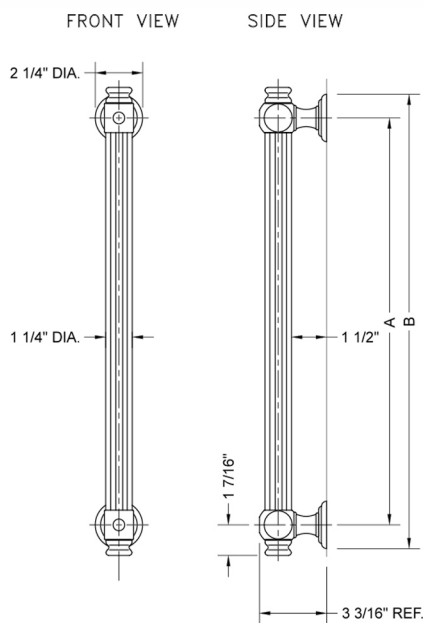

## 18" G61 Straight Grab Bar

Model #: **G61-18-**

### FEATURES:

- ADA compliant when properly installed
- All brass construction, fully polished & plated
- All grab bars can be custom sized. Contact JACLO for pricing & availability
- Optional handshower sliders and toilet paper/wash cloth holders can be added only upon initial order
- Grab bars over 32" REQUIRE a middle post

### SPECIFICATION DRAWING:

BRASS LUXURY GRAB BAR			
PART. #	DESCRIPTION	A	B
G61-12-XX	12" CENTER TO CENTER	12"	14 1/4"
G61-16-XX	16" CENTER TO CENTER	16"	18 1/4"
G61-18-XX	18" CENTER TO CENTER	18"	20 1/4"
G61-24-XX	24" CENTER TO CENTER	24"	24 1/4"
G61-32-XX	32" CENTER TO CENTER	32"	34 1/4"
*NOTE: GRAB BARS OVER 32" REQUIRE A MIDDLE POST			
G61-36-XX	36" CENTER TO CENTER	36"	38 1/4"
G61-42-XX	42" CENTER TO CENTER	42"	44 1/4"
G61-48-XX	48" CENTER TO CENTER	48"	50 1/4"
G61-60-XX	60" CENTER TO CENTER	60"	62 1/4"