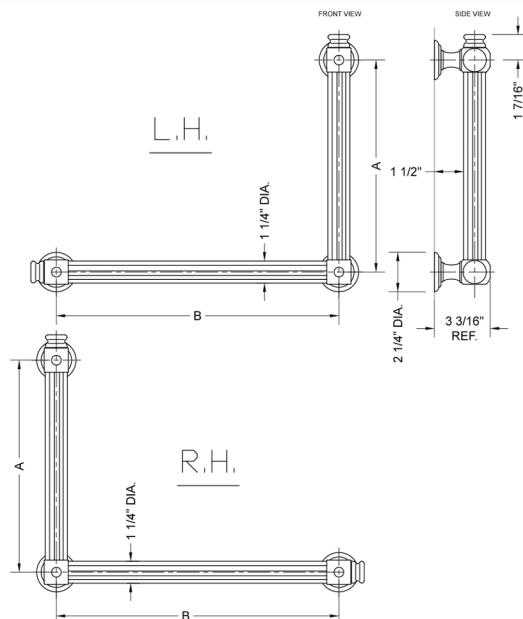

G61 16H x 32W 90° Right Hand Grab Bar

Model #: **G61-16H-32W-RH-**

FEATURES:

- ADA compliant when properly installed
- All brass construction, fully polished & plated
- All grab bars can be custom sized. Contact JACLO for pricing & availability
- Optional handshower sliders and toilet paper/wash cloth holders can be added only upon initial order
- Grab bars over 32" REQUIRE a middle post

SPECIFICATION DRAWING:

BRASS LUXURY GRAB BAR			
PART. #	DESCRIPTION	A H	B W
G61-12H-12W	CENTER TO CENTER	12"	12"
G61-12H-16W	CENTER TO CENTER	12"	16"
G61-12H-24W	CENTER TO CENTER	12"	24"
G61-12H-32W	CENTER TO CENTER	12"	32"
G61-16H-12W	CENTER TO CENTER	16"	12"
G61-16H-16W	CENTER TO CENTER	16"	16"
G61-16H-24W	CENTER TO CENTER	16"	24"
G61-16H-32W	CENTER TO CENTER	16"	32"
G61-24H-12W	CENTER TO CENTER	24"	12"
G61-24H-16W	CENTER TO CENTER	24"	16"
G61-24H-24W	CENTER TO CENTER	24"	24"
G61-24H-32W	CENTER TO CENTER	24"	32"
G61-32H-12W	CENTER TO CENTER	32"	12"
G61-32H-16W	CENTER TO CENTER	32"	16"
G61-32H-24W	CENTER TO CENTER	32"	24"
G61-32H-32W	CENTER TO CENTER	32"	32"