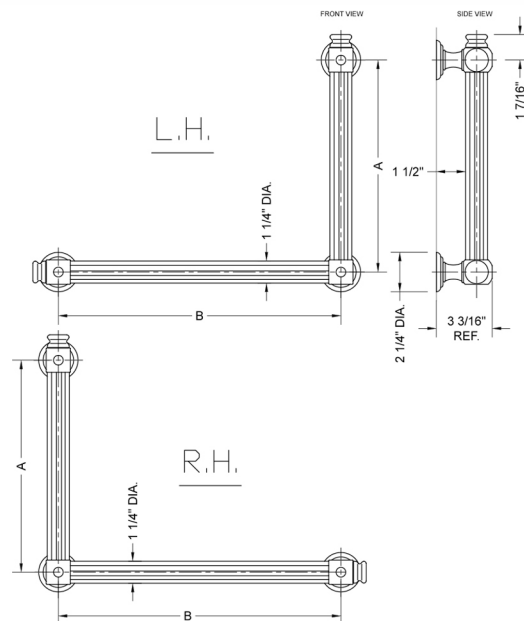

## G61 16H x 24W 90° Right Hand Grab Bar

**Model #: G61-16H-24W-RH-**

### FEATURES:

- ADA compliant when properly installed
- All brass construction, fully polished & plated
- All grab bars can be custom sized. Contact JACLO for pricing & availability
- Optional handshower sliders and toilet paper/wash cloth holders can be added only upon initial order
- Grab bars over 32" REQUIRE a middle post

### SPECIFICATION DRAWING:

BRASS LUXURY GRAB BAR			
PART. #	DESCRIPTION	A H	B W
G61-12H-12W	CENTER TO CENTER	12"	12"
G61-12H-16W	CENTER TO CENTER	12"	16"
G61-12H-24W	CENTER TO CENTER	12"	24"
G61-12H-32W	CENTER TO CENTER	12"	32"
G61-16H-12W	CENTER TO CENTER	16"	12"
G61-16H-16W	CENTER TO CENTER	16"	16"
G61-16H-24W	CENTER TO CENTER	16"	24"
G61-16H-32W	CENTER TO CENTER	16"	32"
G61-24H-12W	CENTER TO CENTER	24"	12"
G61-24H-16W	CENTER TO CENTER	24"	16"
G61-24H-24W	CENTER TO CENTER	24"	24"
G61-24H-32W	CENTER TO CENTER	24"	32"
G61-32H-12W	CENTER TO CENTER	32"	12"
G61-32H-16W	CENTER TO CENTER	32"	16"
G61-32H-24W	CENTER TO CENTER	32"	24"
G61-32H-32W	CENTER TO CENTER	32"	32"