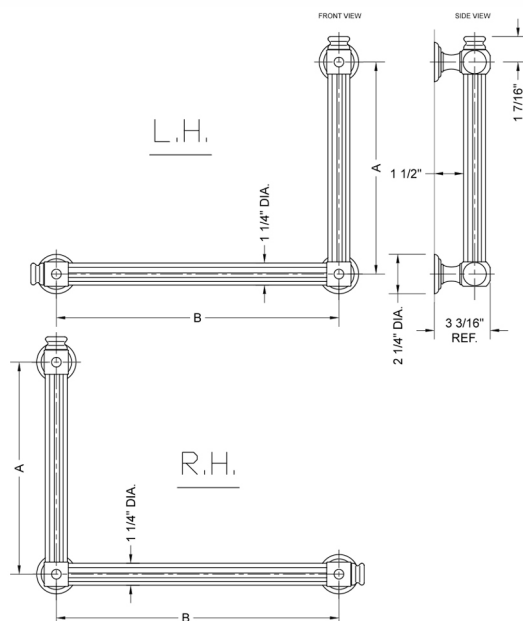

G61 16H x 12W 90° Right Hand Grab Bar

Model #: **G61-16H-12W-RH-**

FEATURES:

- ADA compliant when properly installed
- All brass construction, fully polished & plated
- All grab bars can be custom sized. Contact JACLO for pricing & availability
- Optional handshower sliders and toilet paper/wash cloth holders can be added only upon initial order
- Grab bars over 32" REQUIRE a middle post

SPECIFICATION DRAWING:

BRASS LUXURY GRAB BAR			
PART. #	DESCRIPTION	A H	B W
G61-12H-12W	CENTER TO CENTER	12"	12"
G61-12H-16W	CENTER TO CENTER	12"	16"
G61-12H-24W	CENTER TO CENTER	12"	24"
G61-12H-32W	CENTER TO CENTER	12"	32"
G61-16H-12W	CENTER TO CENTER	16"	12"
G61-16H-16W	CENTER TO CENTER	16"	16"
G61-16H-24W	CENTER TO CENTER	16"	24"
G61-16H-32W	CENTER TO CENTER	16"	32"
G61-24H-12W	CENTER TO CENTER	24"	12"
G61-24H-16W	CENTER TO CENTER	24"	16"
G61-24H-24W	CENTER TO CENTER	24"	24"
G61-24H-32W	CENTER TO CENTER	24"	32"
G61-32H-12W	CENTER TO CENTER	32"	12"
G61-32H-16W	CENTER TO CENTER	32"	16"
G61-32H-24W	CENTER TO CENTER	32"	24"
G61-32H-32W	CENTER TO CENTER	32"	32"