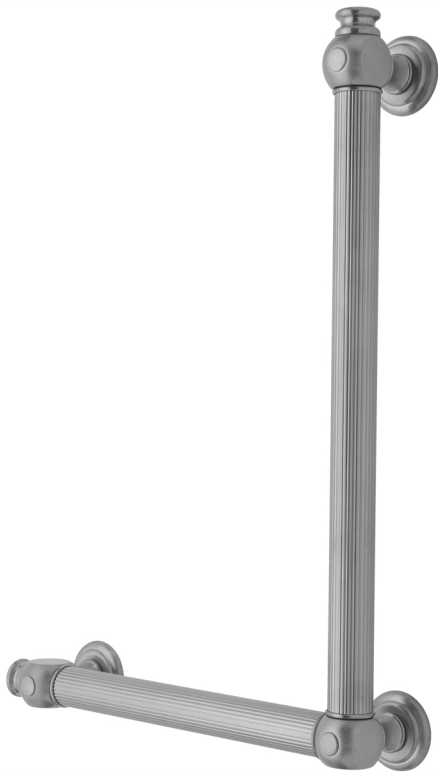

G61 16H x 12W 90° Left Hand Grab Bar

Model #: **G61-16H-12W-LH-**

FEATURES:

- ADA compliant when properly installed
- All brass construction, fully polished & plated
- All grab bars can be custom sized. Contact JACLO for pricing & availability
- Optional handshower sliders and toilet paper/wash cloth holders can be added only upon initial order
- Grab bars over 32" REQUIRE a middle post

AVAILABLE FINISHES:

Polished Chrome (PCH)	Satin Chrome (SC)	Bronze Umber (BU)
Satin Nickel (SN)	Pewter (PEW)	Caramel Bronze (CB)
Polished Nickel (PN)	Antique Brass (AB)	Antique Copper (ACU)
Oil-Rubbed Bronze (ORB)	Polished Brass (PB)	Polished Copper (PCU)
Vintage Bronze (VB)	Satin Brass (SB)	Matte Black (MBK)
Satin Gold (SG)	Polished Gold (PG)	Black Nickel (BKN)
Bombay Gold (BG)	Jewelers Gold (JG)	Europa Bronze (EB)
White (WH)	Sedona Beige (SDB)	Tristan Brass (TB)
Unlacquered Brass (ULB)	Satin Cooper (SCU)	

SPECIFICATION DRAWING:

BRASS LUXURY GRAB BAR			
PART. #	DESCRIPTION	A H	B W
G61-12H-12W	CENTER TO CENTER	12"	12"
G61-12H-16W	CENTER TO CENTER	12"	16"
G61-12H-24W	CENTER TO CENTER	12"	24"
G61-12H-32W	CENTER TO CENTER	12"	32"
G61-16H-12W	CENTER TO CENTER	16"	12"
G61-16H-16W	CENTER TO CENTER	16"	16"
G61-16H-24W	CENTER TO CENTER	16"	24"
G61-16H-32W	CENTER TO CENTER	16"	32"
G61-24H-12W	CENTER TO CENTER	24"	12"
G61-24H-16W	CENTER TO CENTER	24"	16"
G61-24H-24W	CENTER TO CENTER	24"	24"
G61-24H-32W	CENTER TO CENTER	24"	32"
G61-32H-12W	CENTER TO CENTER	32"	12"
G61-32H-16W	CENTER TO CENTER	32"	16"
G61-32H-24W	CENTER TO CENTER	32"	24"
G61-32H-32W	CENTER TO CENTER	32"	32"