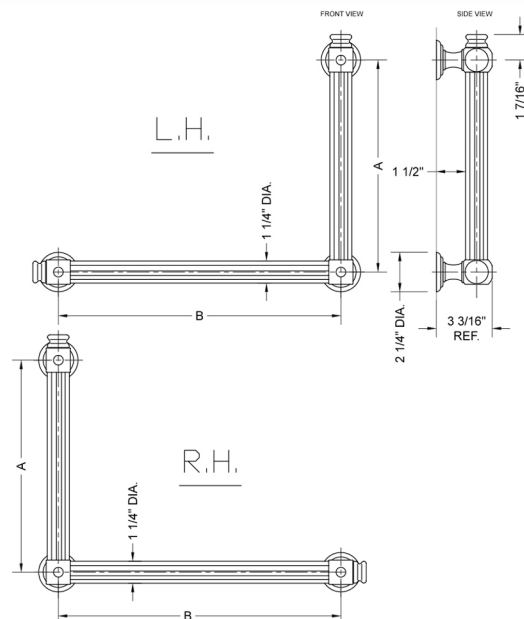

G61 16H x 12W 90° Left Hand Grab Bar

Model #: **G61-16H-12W-LH-**

FEATURES:

- ADA compliant when properly installed
- All brass construction, fully polished & plated
- All grab bars can be custom sized. Contact JACLO for pricing & availability
- Optional handshower sliders and toilet paper/wash cloth holders can be added only upon initial order
- Grab bars over 32" REQUIRE a middle post

SPECIFICATION DRAWING:

BRASS LUXURY GRAB BAR			
PART. #	DESCRIPTION	A H	B W
G61-12H-12W	CENTER TO CENTER	12"	12"
G61-12H-16W	CENTER TO CENTER	12"	16"
G61-12H-24W	CENTER TO CENTER	12"	24"
G61-12H-32W	CENTER TO CENTER	12"	32"
G61-16H-12W	CENTER TO CENTER	16"	12"
G61-16H-16W	CENTER TO CENTER	16"	16"
G61-16H-24W	CENTER TO CENTER	16"	24"
G61-16H-32W	CENTER TO CENTER	16"	32"
G61-24H-12W	CENTER TO CENTER	24"	12"
G61-24H-16W	CENTER TO CENTER	24"	16"
G61-24H-24W	CENTER TO CENTER	24"	24"
G61-24H-32W	CENTER TO CENTER	24"	32"
G61-32H-12W	CENTER TO CENTER	32"	12"
G61-32H-16W	CENTER TO CENTER	32"	16"
G61-32H-24W	CENTER TO CENTER	32"	24"
G61-32H-32W	CENTER TO CENTER	32"	32"