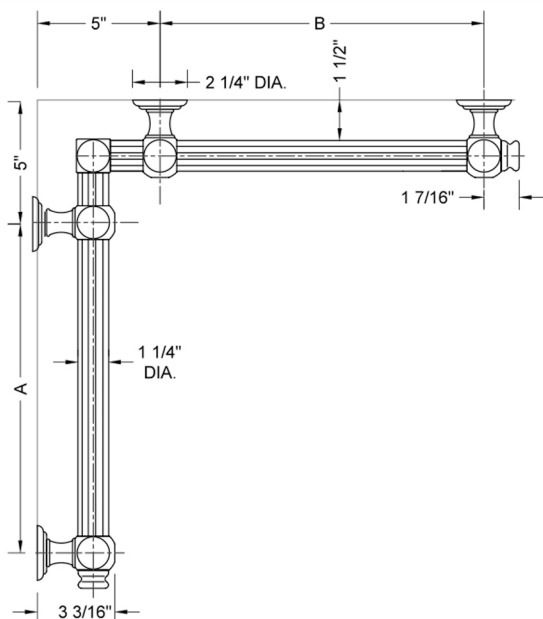

G61 16" x 60" Inside Corner Grab Bar

Model #: **G61-16-60-IC-**

FEATURES:

- ADA compliant when properly installed
- All brass construction, fully polished & plated
- All grab bars can be custom sized. Contact JACLO for pricing & availability
- Optional handshower sliders and toilet paper/wash cloth holders can be added only upon initial order
- Grab bars over 32" REQUIRE a middle post

SPECIFICATION DRAWING:

BRASS LUXURY GRAB BAR							
PART. #	DESCRIPTION	A	B	PART. #	DESCRIPTION	A	B
G61-12-12-IC	CENTER OF POST	12"	12"	G61-24-36-IC	CENTER OF POST	24"	36"
G61-12-16-IC	CENTER OF POST	12"	16"	G61-24-48-IC	CENTER OF POST	24"	48"
G61-12-24-IC	CENTER OF POST	12"	24"	G61-24-60-IC	CENTER OF POST	24"	60"
G61-12-32-IC	CENTER OF POST	12"	32"				
				G61-32-32-IC	CENTER OF POST	32"	32"
G61-12-36-IC	CENTER OF POST	12"	36"	G61-32-36-IC	CENTER OF POST	32"	36"
G61-12-48-IC	CENTER OF POST	12"	48"	G61-32-48-IC	CENTER OF POST	32"	48"
G61-12-60-IC	CENTER OF POST	12"	60"	G61-32-60-IC	CENTER OF POST	32"	60"
G61-16-16-IC	CENTER OF POST	16"	16"	G61-36-36-IC	CENTER OF POST	36"	36"
G61-16-24-IC	CENTER OF POST	16"	24"	G61-36-48-IC	CENTER OF POST	36"	48"
G61-16-32-IC	CENTER OF POST	16"	32"	G61-36-60-IC	CENTER OF POST	36"	60"
G61-16-36-IC	CENTER OF POST	16"	36"	G61-48-48-IC	CENTER OF POST	48"	48"
G61-16-48-IC	CENTER OF POST	16"	48"	G61-48-60-IC	CENTER OF POST	48"	60"
G61-16-60-IC	CENTER OF POST	16"	60"				
				G61-60-60-IC	CENTER OF POST	60"	60"
G61-24-24-IC	CENTER OF POST	24"	24"				
G61-24-32-IC	CENTER OF POST	24"	32"				