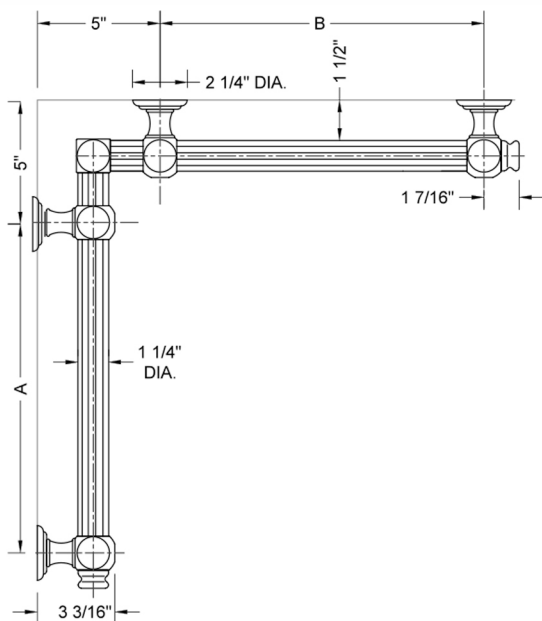

G61 16" x 48" Inside Corner Grab Bar Model #: G61-16-48-IC-

FEATURES:

- ADA compliant when properly installed
- All brass construction, fully polished & plated
- All grab bars can be custom sized. Contact JACLO for pricing & availability
- Optional handshower sliders and toilet paper/wash cloth holders can be added only upon initial order
- Grab bars over 32" REQUIRE a middle post

SPECIFICATION DRAWING:

BRASS LUXURY GRAB BAR							
PART. #	DESCRIPTION	A	B	PART. #	DESCRIPTION	A	B
G61-12-12-IC	CENTER OF POST	12"	12"	G61-24-36-IC	CENTER OF POST	24"	36"
G61-12-16-IC	CENTER OF POST	12"	16"	G61-24-48-IC	CENTER OF POST	24"	48"
G61-12-24-IC	CENTER OF POST	12"	24"	G61-24-60-IC	CENTER OF POST	24"	60"
G61-12-32-IC	CENTER OF POST	12"	32"				
G61-12-36-IC	CENTER OF POST	12"	36"	G61-32-32-IC	CENTER OF POST	32"	32"
G61-12-48-IC	CENTER OF POST	12"	48"	G61-32-36-IC	CENTER OF POST	32"	36"
G61-12-60-IC	CENTER OF POST	12"	60"	G61-32-48-IC	CENTER OF POST	32"	48"
				G61-32-60-IC	CENTER OF POST	32"	60"
G61-16-16-IC	CENTER OF POST	16"	16"				
G61-16-24-IC	CENTER OF POST	16"	24"	G61-36-36-IC	CENTER OF POST	36"	36"
G61-16-32-IC	CENTER OF POST	16"	32"	G61-36-48-IC	CENTER OF POST	36"	48"
				G61-36-60-IC	CENTER OF POST	36"	60"
G61-16-36-IC	CENTER OF POST	16"	36"				
G61-16-48-IC	CENTER OF POST	16"	48"	G61-48-48-IC	CENTER OF POST	48"	48"
G61-16-60-IC	CENTER OF POST	16"	60"	G61-48-60-IC	CENTER OF POST	48"	60"
G61-24-24-IC	CENTER OF POST	24"	24"	G61-60-60-IC	CENTER OF POST	60"	60"
G61-24-32-IC	CENTER OF POST	24"	32"				