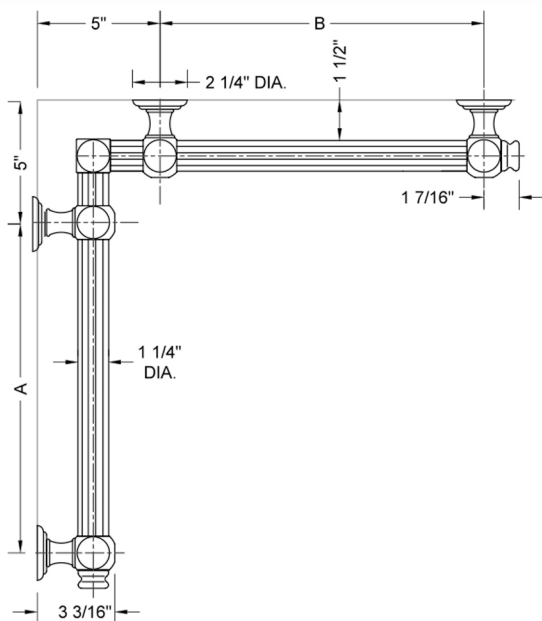

## G61 16" x 36" Inside Corner Grab Bar Model #: G61-16-36-IC-

### FEATURES:

- ADA compliant when properly installed
- All brass construction, fully polished & plated
- All grab bars can be custom sized. Contact JACLO for pricing & availability
- Optional handshower sliders and toilet paper/wash cloth holders can be added only upon initial order
- Grab bars over 32" REQUIRE a middle post

### SPECIFICATION DRAWING:

BRASS LUXURY GRAB BAR							
PART. #	DESCRIPTION	A	B	PART. #	DESCRIPTION	A	B
G61-12-12-IC	CENTER OF POST	12"	12"	G61-24-36-IC	CENTER OF POST	24"	36"
G61-12-16-IC	CENTER OF POST	12"	16"	G61-24-48-IC	CENTER OF POST	24"	48"
G61-12-24-IC	CENTER OF POST	12"	24"	G61-24-60-IC	CENTER OF POST	24"	60"
G61-12-32-IC	CENTER OF POST	12"	32"				
				G61-32-32-IC	CENTER OF POST	32"	32"
G61-12-36-IC	CENTER OF POST	12"	36"	G61-32-36-IC	CENTER OF POST	32"	36"
G61-12-48-IC	CENTER OF POST	12"	48"	G61-32-48-IC	CENTER OF POST	32"	48"
G61-12-60-IC	CENTER OF POST	12"	60"	G61-32-60-IC	CENTER OF POST	32"	60"
G61-16-16-IC	CENTER OF POST	16"	16"	G61-36-36-IC	CENTER OF POST	36"	36"
G61-16-24-IC	CENTER OF POST	16"	24"	G61-36-48-IC	CENTER OF POST	36"	48"
G61-16-32-IC	CENTER OF POST	16"	32"	G61-36-60-IC	CENTER OF POST	36"	60"
G61-16-36-IC	CENTER OF POST	16"	36"	G61-48-48-IC	CENTER OF POST	48"	48"
G61-16-48-IC	CENTER OF POST	16"	48"	G61-48-60-IC	CENTER OF POST	48"	60"
G61-16-60-IC	CENTER OF POST	16"	60"				
				G61-60-60-IC	CENTER OF POST	60"	60"
G61-24-24-IC	CENTER OF POST	24"	24"				
G61-24-32-IC	CENTER OF POST	24"	32"				