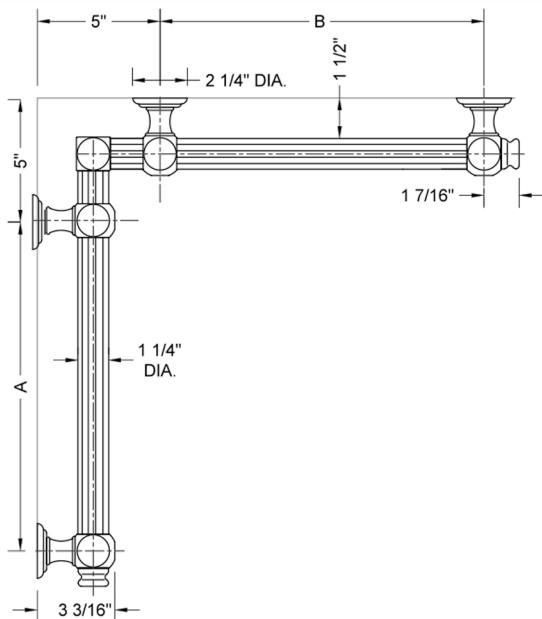

G61 16" x 32" Inside Corner Grab Bar

Model #: G61-16-32-IC-

FEATURES:

- ADA compliant when properly installed
- All brass construction, fully polished & plated
- All grab bars can be custom sized. Contact JACLO for pricing & availability
- Optional handshower sliders and toilet paper/wash cloth holders can be added only upon initial order
- Grab bars over 32" REQUIRE a middle post

SPECIFICATION DRAWING:

| BRASS LUXURY GRAB BAR | | | | | | | |
|-----------------------|----------------|-----|-----|--------------|----------------|-----|-----|
| PART. # | DESCRIPTION | A | B | PART. # | DESCRIPTION | A | B |
| G61-12-12-IC | CENTER OF POST | 12" | 12" | G61-24-36-IC | CENTER OF POST | 24" | 36" |
| G61-12-16-IC | CENTER OF POST | 12" | 16" | G61-24-48-IC | CENTER OF POST | 24" | 48" |
| G61-12-24-IC | CENTER OF POST | 12" | 24" | G61-24-60-IC | CENTER OF POST | 24" | 60" |
| G61-12-32-IC | CENTER OF POST | 12" | 32" | | | | |
| | | | | G61-32-32-IC | CENTER OF POST | 32" | 32" |
| G61-12-36-IC | CENTER OF POST | 12" | 36" | G61-32-36-IC | CENTER OF POST | 32" | 36" |
| G61-12-48-IC | CENTER OF POST | 12" | 48" | G61-32-48-IC | CENTER OF POST | 32" | 48" |
| G61-12-60-IC | CENTER OF POST | 12" | 60" | G61-32-60-IC | CENTER OF POST | 32" | 60" |
| | | | | | | | |
| G61-16-16-IC | CENTER OF POST | 16" | 16" | G61-36-36-IC | CENTER OF POST | 36" | 36" |
| G61-16-24-IC | CENTER OF POST | 16" | 24" | G61-36-48-IC | CENTER OF POST | 36" | 48" |
| G61-16-32-IC | CENTER OF POST | 16" | 32" | G61-36-60-IC | CENTER OF POST | 36" | 60" |
| | | | | | | | |
| G61-16-36-IC | CENTER OF POST | 16" | 36" | G61-48-48-IC | CENTER OF POST | 48" | 48" |
| G61-16-48-IC | CENTER OF POST | 16" | 48" | G61-48-60-IC | CENTER OF POST | 48" | 60" |
| G61-16-60-IC | CENTER OF POST | 16" | 60" | | | | |
| | | | | G61-60-60-IC | CENTER OF POST | 60" | 60" |
| | | | | | | | |
| G61-24-24-IC | CENTER OF POST | 24" | 24" | | | | |
| G61-24-32-IC | CENTER OF POST | 24" | 32" | | | | |