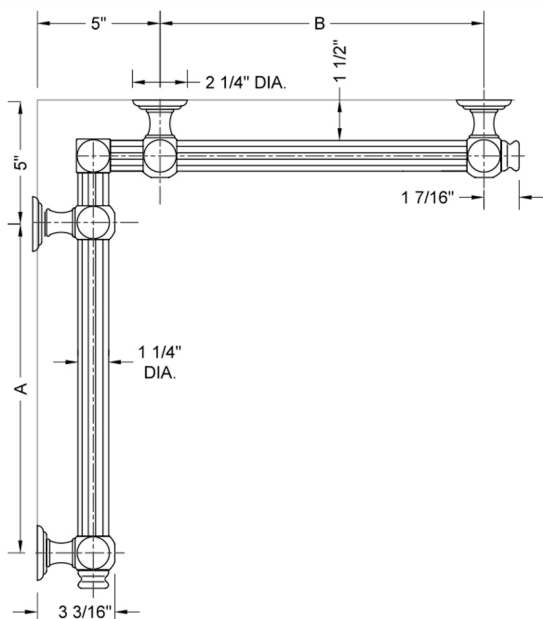

G61 16" x 24" Inside Corner Grab Bar

Model #: **G61-16-24-IC-**

FEATURES:

- ADA compliant when properly installed
- All brass construction, fully polished & plated
- All grab bars can be custom sized. Contact JACLO for pricing & availability
- Optional handshower sliders and toilet paper/wash cloth holders can be added only upon initial order
- Grab bars over 32" REQUIRE a middle post

SPECIFICATION DRAWING:

BRASS LUXURY GRAB BAR							
PART. #	DESCRIPTION	A	B	PART. #	DESCRIPTION	A	B
G61-12-12-IC	CENTER OF POST	12"	12"	G61-24-36-IC	CENTER OF POST	24"	36"
G61-12-16-IC	CENTER OF POST	12"	16"	G61-24-48-IC	CENTER OF POST	24"	48"
G61-12-24-IC	CENTER OF POST	12"	24"	G61-24-60-IC	CENTER OF POST	24"	60"
G61-12-32-IC	CENTER OF POST	12"	32"				
				G61-32-32-IC	CENTER OF POST	32"	32"
G61-12-36-IC	CENTER OF POST	12"	36"	G61-32-36-IC	CENTER OF POST	32"	36"
G61-12-48-IC	CENTER OF POST	12"	48"	G61-32-48-IC	CENTER OF POST	32"	48"
G61-12-60-IC	CENTER OF POST	12"	60"	G61-32-60-IC	CENTER OF POST	32"	60"
G61-16-16-IC	CENTER OF POST	16"	16"	G61-36-36-IC	CENTER OF POST	36"	36"
G61-16-24-IC	CENTER OF POST	16"	24"	G61-36-48-IC	CENTER OF POST	36"	48"
G61-16-32-IC	CENTER OF POST	16"	32"	G61-36-60-IC	CENTER OF POST	36"	60"
G61-16-36-IC	CENTER OF POST	16"	36"	G61-48-48-IC	CENTER OF POST	48"	48"
G61-16-48-IC	CENTER OF POST	16"	48"	G61-48-60-IC	CENTER OF POST	48"	60"
G61-16-60-IC	CENTER OF POST	16"	60"				
				G61-60-60-IC	CENTER OF POST	60"	60"
G61-24-24-IC	CENTER OF POST	24"	24"				
G61-24-32-IC	CENTER OF POST	24"	32"				