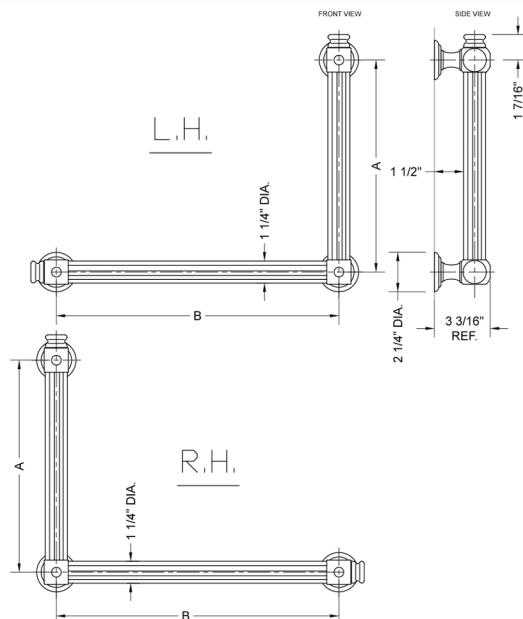

## G61 12H x 32W 90° Right Hand Grab Bar

Model #: **G61-12H-32W-RH-**

### FEATURES:

- ADA compliant when properly installed
- All brass construction, fully polished & plated
- All grab bars can be custom sized. Contact JACLO for pricing & availability
- Optional handshower sliders and toilet paper/wash cloth holders can be added only upon initial order
- Grab bars over 32" REQUIRE a middle post

### SPECIFICATION DRAWING:

| BRASS LUXURY GRAB BAR |                  |        |        |
|-----------------------|------------------|--------|--------|
| PART. #               | DESCRIPTION      | A<br>H | B<br>W |
| G61-12H-12W           | CENTER TO CENTER | 12"    | 12"    |
| G61-12H-16W           | CENTER TO CENTER | 12"    | 16"    |
| G61-12H-24W           | CENTER TO CENTER | 12"    | 24"    |
| G61-12H-32W           | CENTER TO CENTER | 12"    | 32"    |
|                       |                  |        |        |
| G61-16H-12W           | CENTER TO CENTER | 16"    | 12"    |
| G61-16H-16W           | CENTER TO CENTER | 16"    | 16"    |
| G61-16H-24W           | CENTER TO CENTER | 16"    | 24"    |
| G61-16H-32W           | CENTER TO CENTER | 16"    | 32"    |
|                       |                  |        |        |
| G61-24H-12W           | CENTER TO CENTER | 24"    | 12"    |
| G61-24H-16W           | CENTER TO CENTER | 24"    | 16"    |
| G61-24H-24W           | CENTER TO CENTER | 24"    | 24"    |
| G61-24H-32W           | CENTER TO CENTER | 24"    | 32"    |
|                       |                  |        |        |
| G61-32H-12W           | CENTER TO CENTER | 32"    | 12"    |
| G61-32H-16W           | CENTER TO CENTER | 32"    | 16"    |
| G61-32H-24W           | CENTER TO CENTER | 32"    | 24"    |
| G61-32H-32W           | CENTER TO CENTER | 32"    | 32"    |