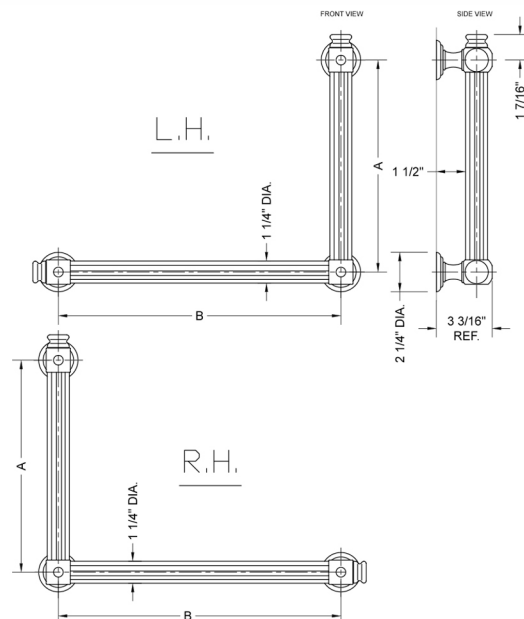

G61 12H x 32W 90° Left Hand Grab Bar

Model #: **G61-12H-32W-LH-**

FEATURES:

- ADA compliant when properly installed
- All brass construction, fully polished & plated
- All grab bars can be custom sized. Contact JACLO for pricing & availability
- Optional handshower sliders and toilet paper/wash cloth holders can be added only upon initial order
- Grab bars over 32" REQUIRE a middle post

SPECIFICATION DRAWING:

BRASS LUXURY GRAB BAR			
PART. #	DESCRIPTION	A H	B W
G61-12H-12W	CENTER TO CENTER	12"	12"
G61-12H-16W	CENTER TO CENTER	12"	16"
G61-12H-24W	CENTER TO CENTER	12"	24"
G61-12H-32W	CENTER TO CENTER	12"	32"
G61-16H-12W	CENTER TO CENTER	16"	12"
G61-16H-16W	CENTER TO CENTER	16"	16"
G61-16H-24W	CENTER TO CENTER	16"	24"
G61-16H-32W	CENTER TO CENTER	16"	32"
G61-24H-12W	CENTER TO CENTER	24"	12"
G61-24H-16W	CENTER TO CENTER	24"	16"
G61-24H-24W	CENTER TO CENTER	24"	24"
G61-24H-32W	CENTER TO CENTER	24"	32"
G61-32H-12W	CENTER TO CENTER	32"	12"
G61-32H-16W	CENTER TO CENTER	32"	16"
G61-32H-24W	CENTER TO CENTER	32"	24"
G61-32H-32W	CENTER TO CENTER	32"	32"