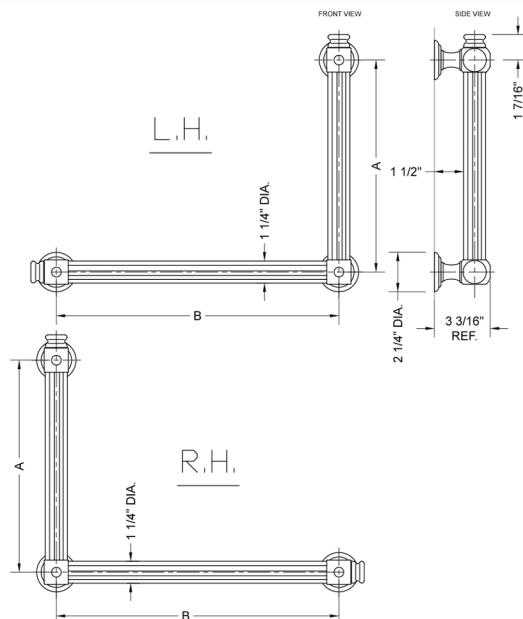

## G61 12H x 24W 90° Right Hand Grab Bar

Model #: **G61-12H-24W-RH-**

### FEATURES:

- ADA compliant when properly installed
- All brass construction, fully polished & plated
- All grab bars can be custom sized. Contact JACLO for pricing & availability
- Optional handshower sliders and toilet paper/wash cloth holders can be added only upon initial order
- Grab bars over 32" REQUIRE a middle post

### SPECIFICATION DRAWING:

| BRASS LUXURY GRAB BAR |                  |        |        |
|-----------------------|------------------|--------|--------|
| PART. #               | DESCRIPTION      | A<br>H | B<br>W |
| G61-12H-12W           | CENTER TO CENTER | 12"    | 12"    |
| G61-12H-16W           | CENTER TO CENTER | 12"    | 16"    |
| G61-12H-24W           | CENTER TO CENTER | 12"    | 24"    |
| G61-12H-32W           | CENTER TO CENTER | 12"    | 32"    |
|                       |                  |        |        |
| G61-16H-12W           | CENTER TO CENTER | 16"    | 12"    |
| G61-16H-16W           | CENTER TO CENTER | 16"    | 16"    |
| G61-16H-24W           | CENTER TO CENTER | 16"    | 24"    |
| G61-16H-32W           | CENTER TO CENTER | 16"    | 32"    |
|                       |                  |        |        |
| G61-24H-12W           | CENTER TO CENTER | 24"    | 12"    |
| G61-24H-16W           | CENTER TO CENTER | 24"    | 16"    |
| G61-24H-24W           | CENTER TO CENTER | 24"    | 24"    |
| G61-24H-32W           | CENTER TO CENTER | 24"    | 32"    |
|                       |                  |        |        |
| G61-32H-12W           | CENTER TO CENTER | 32"    | 12"    |
| G61-32H-16W           | CENTER TO CENTER | 32"    | 16"    |
| G61-32H-24W           | CENTER TO CENTER | 32"    | 24"    |
| G61-32H-32W           | CENTER TO CENTER | 32"    | 32"    |