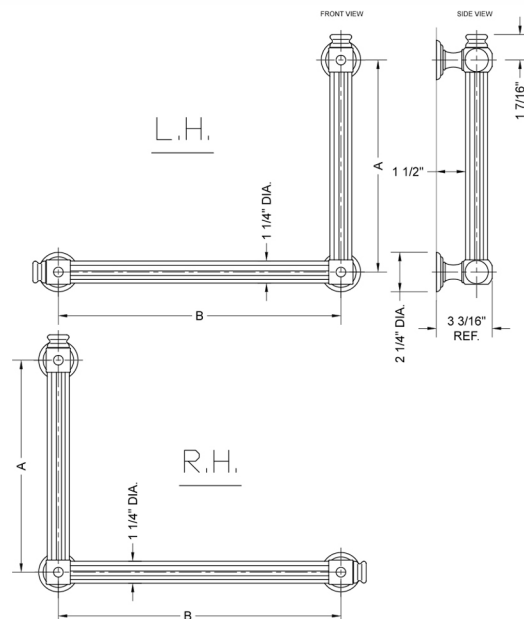

G61 12H x 24W 90° Left Hand Grab Bar

Model #: **G61-12H-24W-LH-**

FEATURES:

- ADA compliant when properly installed
- All brass construction, fully polished & plated
- All grab bars can be custom sized. Contact JACLO for pricing & availability
- Optional handshower sliders and toilet paper/wash cloth holders can be added only upon initial order
- Grab bars over 32" REQUIRE a middle post

SPECIFICATION DRAWING:

BRASS LUXURY GRAB BAR			
PART. #	DESCRIPTION	A H	B W
G61-12H-12W	CENTER TO CENTER	12"	12"
G61-12H-16W	CENTER TO CENTER	12"	16"
G61-12H-24W	CENTER TO CENTER	12"	24"
G61-12H-32W	CENTER TO CENTER	12"	32"
G61-16H-12W	CENTER TO CENTER	16"	12"
G61-16H-16W	CENTER TO CENTER	16"	16"
G61-16H-24W	CENTER TO CENTER	16"	24"
G61-16H-32W	CENTER TO CENTER	16"	32"
G61-24H-12W	CENTER TO CENTER	24"	12"
G61-24H-16W	CENTER TO CENTER	24"	16"
G61-24H-24W	CENTER TO CENTER	24"	24"
G61-24H-32W	CENTER TO CENTER	24"	32"
G61-32H-12W	CENTER TO CENTER	32"	12"
G61-32H-16W	CENTER TO CENTER	32"	16"
G61-32H-24W	CENTER TO CENTER	32"	24"
G61-32H-32W	CENTER TO CENTER	32"	32"