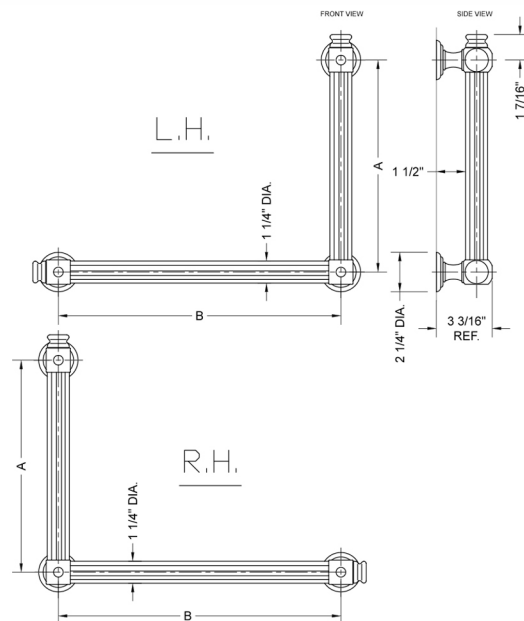

G61 12H x 12W 90° Grab Bar

Model #: **G61-12H-12W-**

FEATURES:

- ADA compliant when properly installed
- All brass construction, fully polished & plated
- All grab bars can be custom sized. Contact JACLO for pricing & availability
- Optional handshower sliders and toilet paper/wash cloth holders can be added only upon initial order
- Grab bars over 32" REQUIRE a middle post

SPECIFICATION DRAWING:

BRASS LUXURY GRAB BAR			
PART. #	DESCRIPTION	A H	B W
G61-12H-12W	CENTER TO CENTER	12"	12"
G61-12H-16W	CENTER TO CENTER	12"	16"
G61-12H-24W	CENTER TO CENTER	12"	24"
G61-12H-32W	CENTER TO CENTER	12"	32"
G61-16H-12W	CENTER TO CENTER	16"	12"
G61-16H-16W	CENTER TO CENTER	16"	16"
G61-16H-24W	CENTER TO CENTER	16"	24"
G61-16H-32W	CENTER TO CENTER	16"	32"
G61-24H-12W	CENTER TO CENTER	24"	12"
G61-24H-16W	CENTER TO CENTER	24"	16"
G61-24H-24W	CENTER TO CENTER	24"	24"
G61-24H-32W	CENTER TO CENTER	24"	32"
G61-32H-12W	CENTER TO CENTER	32"	12"
G61-32H-16W	CENTER TO CENTER	32"	16"
G61-32H-24W	CENTER TO CENTER	32"	24"
G61-32H-32W	CENTER TO CENTER	32"	32"