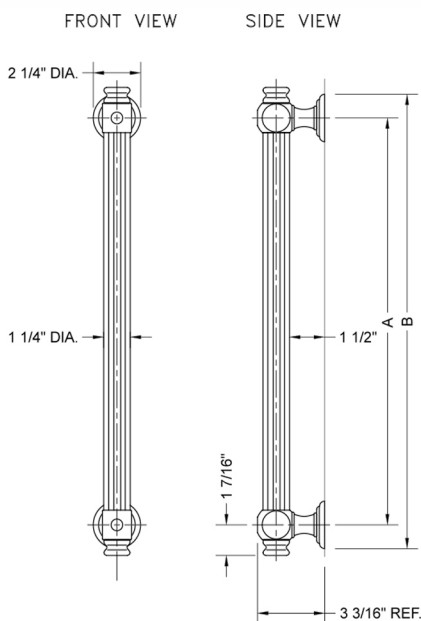

12" G61 Straight Grab Bar

Model #: **G61-12-**

FEATURES:

- ADA compliant when properly installed
- All brass construction, fully polished & plated
- All grab bars can be custom sized. Contact JACLO for pricing & availability
- Optional handshower sliders and toilet paper/wash cloth holders can be added only upon initial order
- Grab bars over 32" REQUIRE a middle post

SPECIFICATION DRAWING:

BRASS LUXURY GRAB BAR			
PART. #	DESCRIPTION	A	B
G61-12-XX	12" CENTER TO CENTER	12"	14 1/4"
G61-16-XX	16" CENTER TO CENTER	16"	18 1/4"
G61-18-XX	18" CENTER TO CENTER	18"	20 1/4"
G61-24-XX	24" CENTER TO CENTER	24"	24 1/4"
G61-32-XX	32" CENTER TO CENTER	32"	34 1/4"
*NOTE: GRAB BARS OVER 32" REQUIRE A MIDDLE POST			
G61-36-XX	36" CENTER TO CENTER	36"	38 1/4"
G61-42-XX	42" CENTER TO CENTER	42"	44 1/4"
G61-48-XX	48" CENTER TO CENTER	48"	50 1/4"
G61-60-XX	60" CENTER TO CENTER	60"	62 1/4"