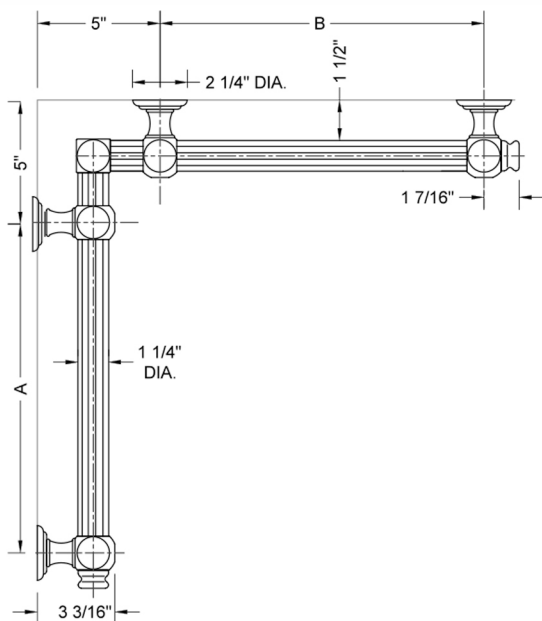

G61 12" x 60" Inside Corner Grab Bar

Model #: G61-12-60-IC-

FEATURES:

- ADA compliant when properly installed
- All brass construction, fully polished & plated
- All grab bars can be custom sized. Contact JACLO for pricing & availability
- Optional handshower sliders and toilet paper/wash cloth holders can be added only upon initial order
- Grab bars over 32" REQUIRE a middle post

SPECIFICATION DRAWING:

BRASS LUXURY GRAB BAR							
PART. #	DESCRIPTION	A	B	PART. #	DESCRIPTION	A	B
G61-12-12-IC	CENTER OF POST	12"	12"	G61-24-36-IC	CENTER OF POST	24"	36"
G61-12-16-IC	CENTER OF POST	12"	16"	G61-24-48-IC	CENTER OF POST	24"	48"
G61-12-24-IC	CENTER OF POST	12"	24"	G61-24-60-IC	CENTER OF POST	24"	60"
G61-12-32-IC	CENTER OF POST	12"	32"				
G61-12-36-IC	CENTER OF POST	12"	36"	G61-32-32-IC	CENTER OF POST	32"	32"
G61-12-48-IC	CENTER OF POST	12"	48"	G61-32-36-IC	CENTER OF POST	32"	36"
G61-12-60-IC	CENTER OF POST	12"	60"	G61-32-48-IC	CENTER OF POST	32"	48"
				G61-32-60-IC	CENTER OF POST	32"	60"
G61-16-16-IC	CENTER OF POST	16"	16"				
G61-16-24-IC	CENTER OF POST	16"	24"	G61-36-36-IC	CENTER OF POST	36"	36"
G61-16-32-IC	CENTER OF POST	16"	32"	G61-36-48-IC	CENTER OF POST	36"	48"
				G61-36-60-IC	CENTER OF POST	36"	60"
G61-16-36-IC	CENTER OF POST	16"	36"				
G61-16-48-IC	CENTER OF POST	16"	48"	G61-48-48-IC	CENTER OF POST	48"	48"
G61-16-60-IC	CENTER OF POST	16"	60"	G61-48-60-IC	CENTER OF POST	48"	60"
G61-24-24-IC	CENTER OF POST	24"	24"	G61-60-60-IC	CENTER OF POST	60"	60"
G61-24-32-IC	CENTER OF POST	24"	32"				