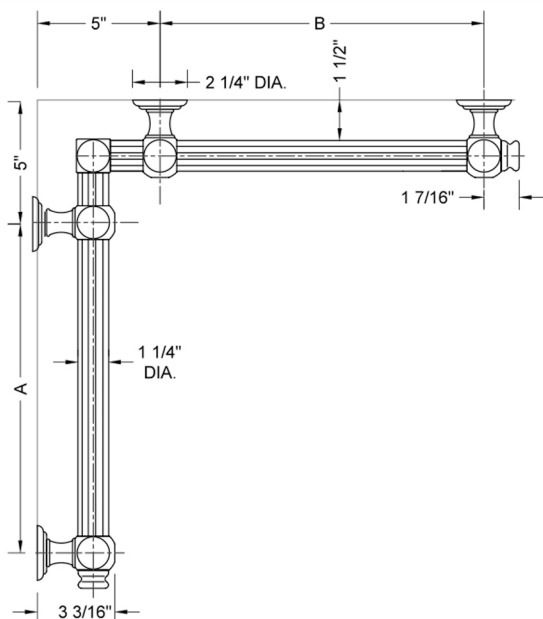

## G61 12" x 48" Inside Corner Grab Bar

Model #: **G61-12-48-IC-**

### FEATURES:

- ADA compliant when properly installed
- All brass construction, fully polished & plated
- All grab bars can be custom sized. Contact JACLO for pricing & availability
- Optional handshower sliders and toilet paper/wash cloth holders can be added only upon initial order
- Grab bars over 32" REQUIRE a middle post

### SPECIFICATION DRAWING:

BRASS LUXURY GRAB BAR							
PART. #	DESCRIPTION	A	B	PART. #	DESCRIPTION	A	B
G61-12-12-IC	CENTER OF POST	12"	12"	G61-24-36-IC	CENTER OF POST	24"	36"
G61-12-16-IC	CENTER OF POST	12"	16"	G61-24-48-IC	CENTER OF POST	24"	48"
G61-12-24-IC	CENTER OF POST	12"	24"	G61-24-60-IC	CENTER OF POST	24"	60"
G61-12-32-IC	CENTER OF POST	12"	32"				
				G61-32-32-IC	CENTER OF POST	32"	32"
G61-12-36-IC	CENTER OF POST	12"	36"	G61-32-36-IC	CENTER OF POST	32"	36"
G61-12-48-IC	CENTER OF POST	12"	48"	G61-32-48-IC	CENTER OF POST	32"	48"
G61-12-60-IC	CENTER OF POST	12"	60"	G61-32-60-IC	CENTER OF POST	32"	60"
G61-16-16-IC	CENTER OF POST	16"	16"	G61-36-36-IC	CENTER OF POST	36"	36"
G61-16-24-IC	CENTER OF POST	16"	24"	G61-36-48-IC	CENTER OF POST	36"	48"
G61-16-32-IC	CENTER OF POST	16"	32"	G61-36-60-IC	CENTER OF POST	36"	60"
G61-16-36-IC	CENTER OF POST	16"	36"	G61-48-48-IC	CENTER OF POST	48"	48"
G61-16-48-IC	CENTER OF POST	16"	48"	G61-48-60-IC	CENTER OF POST	48"	60"
G61-16-60-IC	CENTER OF POST	16"	60"				
				G61-60-60-IC	CENTER OF POST	60"	60"
G61-24-24-IC	CENTER OF POST	24"	24"				
G61-24-32-IC	CENTER OF POST	24"	32"				