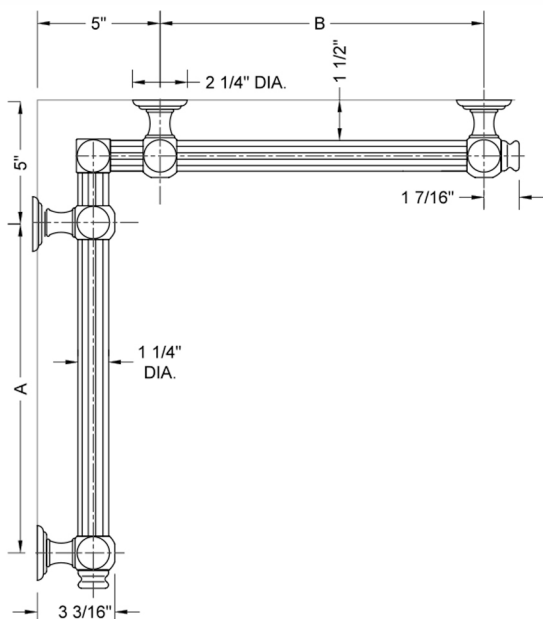

G61 12" x 36" Inside Corner Grab Bar

Model #: **G61-12-36-IC-**

FEATURES:

- ADA compliant when properly installed
- All brass construction, fully polished & plated
- All grab bars can be custom sized. Contact JACLO for pricing & availability
- Optional handshower sliders and toilet paper/wash cloth holders can be added only upon initial order
- Grab bars over 32" REQUIRE a middle post

SPECIFICATION DRAWING:

BRASS LUXURY GRAB BAR							
PART. #	DESCRIPTION	A	B	PART. #	DESCRIPTION	A	B
G61-12-12-IC	CENTER OF POST	12"	12"	G61-24-36-IC	CENTER OF POST	24"	36"
G61-12-16-IC	CENTER OF POST	12"	16"	G61-24-48-IC	CENTER OF POST	24"	48"
G61-12-24-IC	CENTER OF POST	12"	24"	G61-24-60-IC	CENTER OF POST	24"	60"
G61-12-32-IC	CENTER OF POST	12"	32"				
				G61-32-32-IC	CENTER OF POST	32"	32"
G61-12-36-IC	CENTER OF POST	12"	36"	G61-32-36-IC	CENTER OF POST	32"	36"
G61-12-48-IC	CENTER OF POST	12"	48"	G61-32-48-IC	CENTER OF POST	32"	48"
G61-12-60-IC	CENTER OF POST	12"	60"	G61-32-60-IC	CENTER OF POST	32"	60"
G61-16-16-IC	CENTER OF POST	16"	16"	G61-36-36-IC	CENTER OF POST	36"	36"
G61-16-24-IC	CENTER OF POST	16"	24"	G61-36-48-IC	CENTER OF POST	36"	48"
G61-16-32-IC	CENTER OF POST	16"	32"	G61-36-60-IC	CENTER OF POST	36"	60"
G61-16-36-IC	CENTER OF POST	16"	36"	G61-48-48-IC	CENTER OF POST	48"	48"
G61-16-48-IC	CENTER OF POST	16"	48"	G61-48-60-IC	CENTER OF POST	48"	60"
G61-16-60-IC	CENTER OF POST	16"	60"				
				G61-60-60-IC	CENTER OF POST	60"	60"
G61-24-24-IC	CENTER OF POST	24"	24"				
G61-24-32-IC	CENTER OF POST	24"	32"				